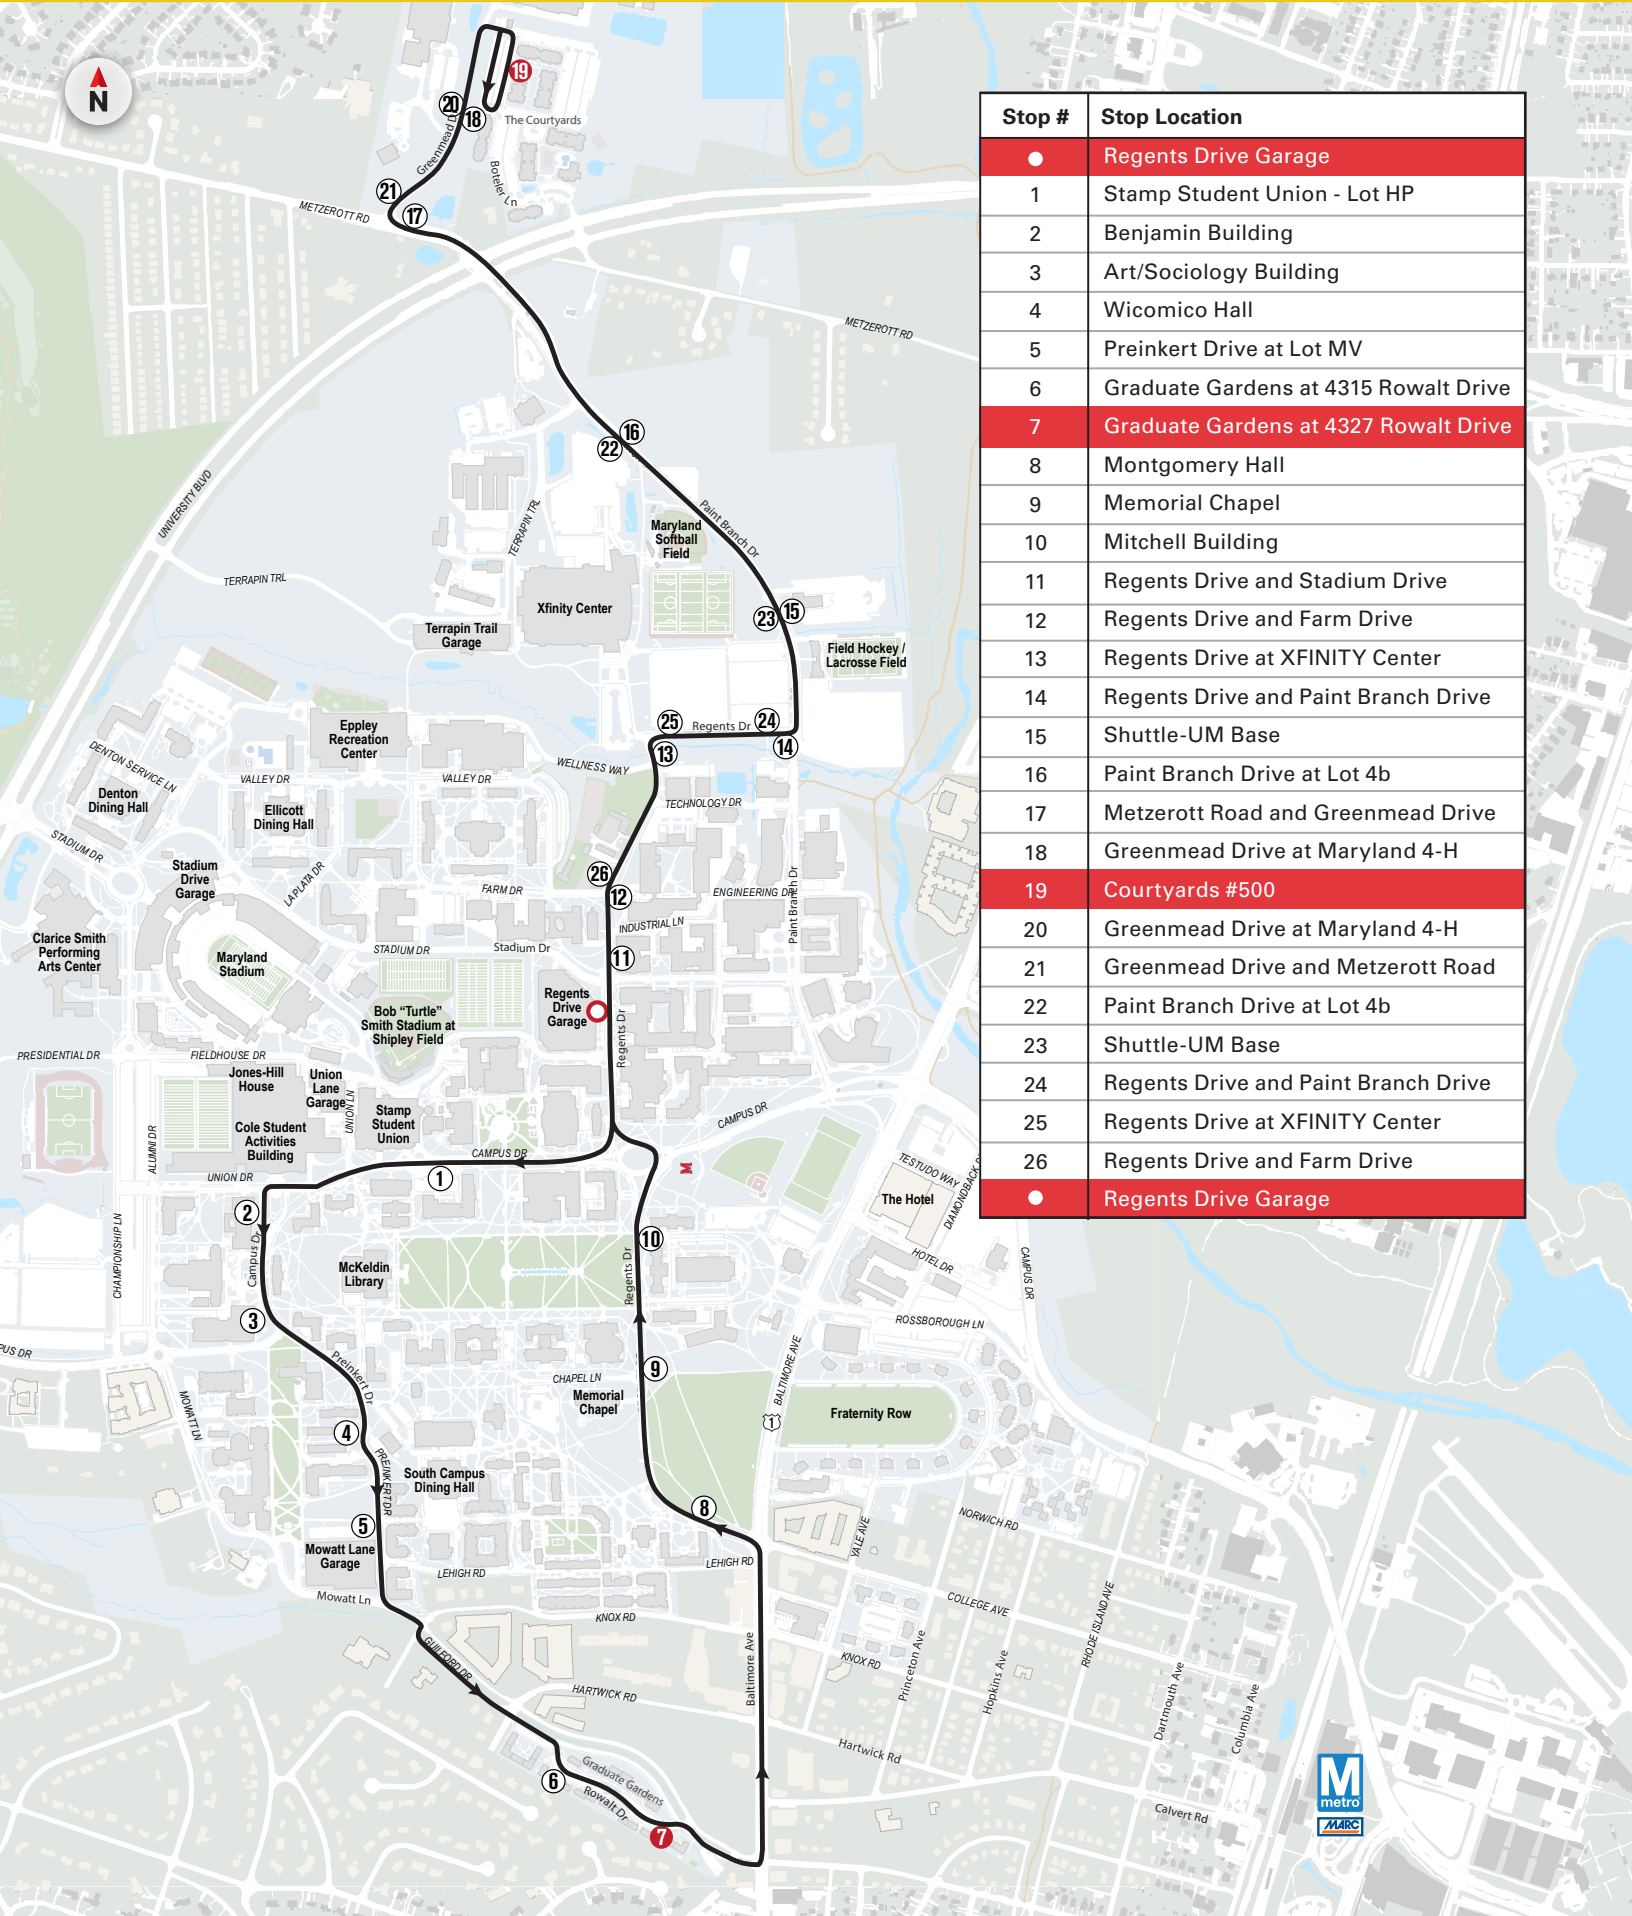

105 CAMPUS PARKING CONNECTOR

DEPART		MON – FRI		ARRIVE
REGENTS DRIVE GARAGE	GRADUATE GARDENS AT 4327 ROWALT DRIVE	COURTYARDS #500	REGENTS DRIVE GARAGE	
●	# 7	# 19	●	
AM SERVICE				
-	-	7:45	7:58	
7:30	7:39	8:00	8:12	
7:44	7:53	8:14	8:26	
7:58	8:07	8:28	8:40	
8:12 AM-12:10 PM BUSES ARRIVE EVERY 14 MINUTES				
PM SERVICE				
12:10	12:19	12:40	12:52	
12:24 PM-4:22 PM BUSES ARRIVE EVERY 14 MINUTES				
4:22	4:31	4:52	5:04	
4:36	4:45	5:06	-	
4:50	4:59	5:20	-	
5:04	5:13	5:34	5:46	

Operates Monday – Friday; Fall and Spring semesters when the University is open

transit
The Official App of *Shuttle-UM*

dotsumd.fyi/transit-app-5

- Directions in your pocket
- Alerts and service updates
 - Trip Planner
- Real-time information

CONTACT INFORMATION: For immediate assistance: 301.314.2255 Public Relations: 301.314.0183 NITE Ride: 301.314.6483

TRANSPORTATION SERVICES

Shuttle-UM

105 CAMPUS CONNECTOR

Stop #	Stop Location
●	Regents Drive Garage
1	Stamp Student Union - Lot HP
2	Benjamin Building
3	Art/Sociology Building
4	Wicomico Hall
5	Preinkert Drive at Lot MV
6	Graduate Gardens at 4315 Rowalt Drive
7	Graduate Gardens at 4327 Rowalt Drive
8	Montgomery Hall
9	Memorial Chapel
10	Mitchell Building
11	Regents Drive and Stadium Drive
12	Regents Drive and Farm Drive
13	Regents Drive at XFINITY Center
14	Regents Drive and Paint Branch Drive
15	Shuttle-UM Base
16	Paint Branch Drive at Lot 4b
17	Metzerott Road and Greenmead Drive
18	Greenmead Drive at Maryland 4-H
19	Courtyards #500
20	Greenmead Drive at Maryland 4-H
21	Greenmead Drive and Metzerott Road
22	Paint Branch Drive at Lot 4b
23	Shuttle-UM Base
24	Regents Drive and Paint Branch Drive
25	Regents Drive at XFINITY Center
26	Regents Drive and Farm Drive
●	Regents Drive Garage