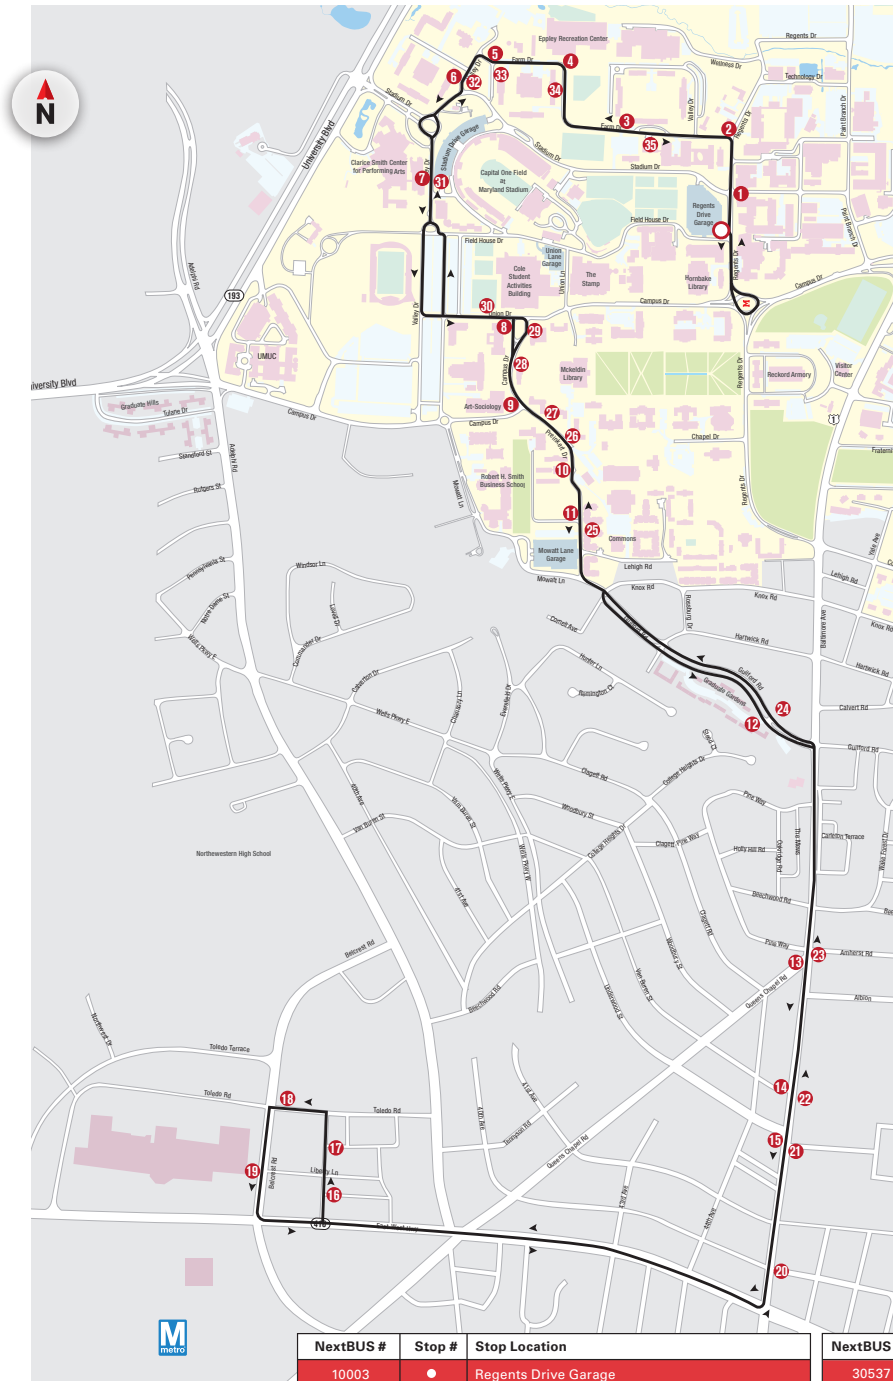

# 133 GROCERY SHOPPING SHUTTLE

DEPART	SATURDAY		ARRIVE
REGENTS DRIVE GARAGE	THE MALL AT PRINCE GEORGE'S	REGENTS DRIVE GARAGE	
●	<b># 19</b>	●	
<b>AM SERVICE</b>			
10:00	10:30	10:55	
11:00	11:30	11:55	
<b>PM SERVICE</b>			
12:00	12:30	12:55	
1:00	1:30	1:55	
2:00	2:30	2:55	
3:00	3:30	3:55	
4:00	4:30	4:55	
5:00	5:30	5:55	
6:00	6:30	6:55	
7:00	7:30	7:55	
8:00	8:30	8:55	
9:00	9:30	9:55	
10:00	10:30	10:55	

# 133 GROCERY SHOPPING SHUTTLE

## ways to find your nextbus

### Monitors:

View bus arrival times for Lot HH, the Union and Regents Garage from the monitors located in the lower Southeast entrance of the Union and in the lobby of the Transportation Office (Regents Garage).