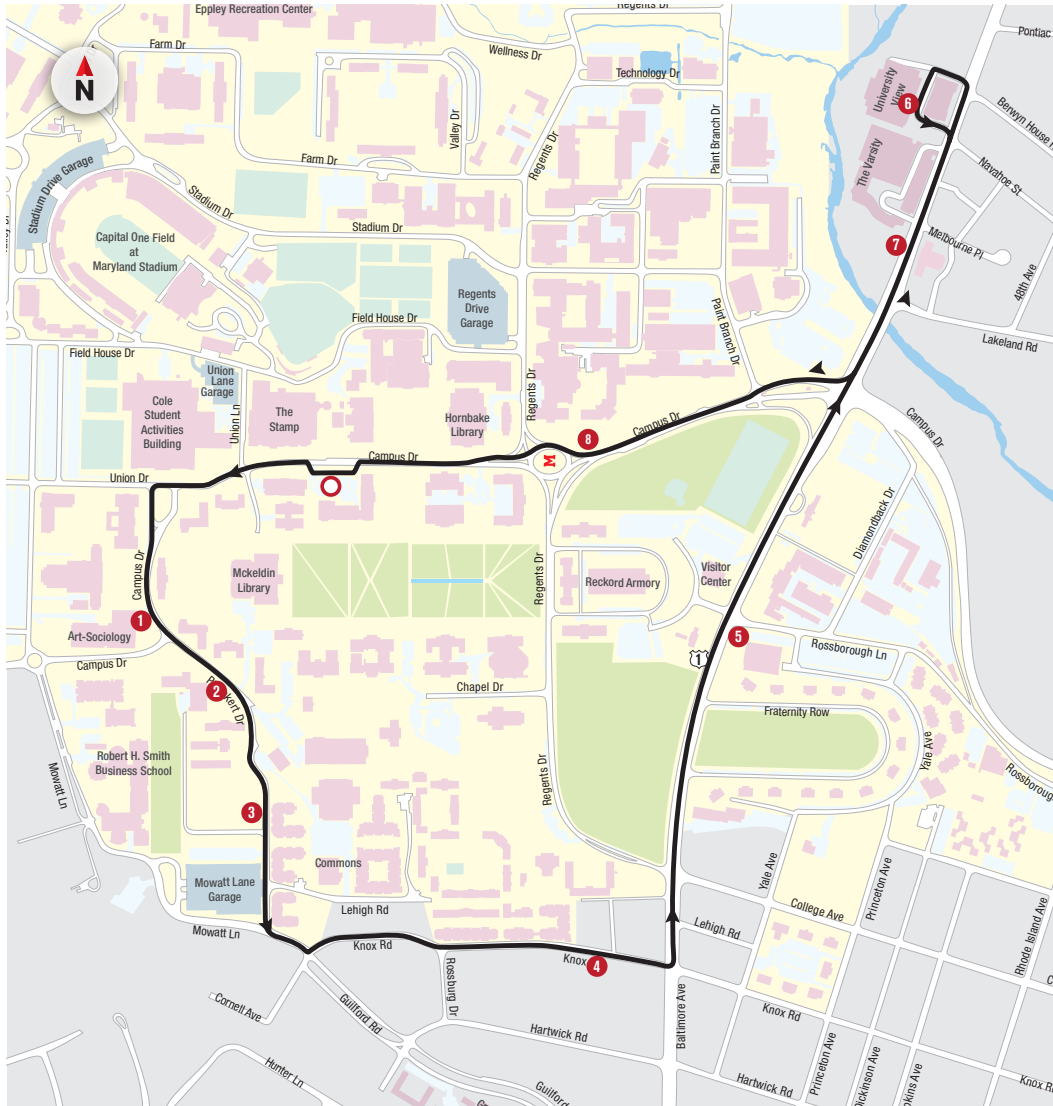

114 UNIVERSITY VIEW

DEPART		MON – FRI	ARRIVE	
STAMP STUDENT UNION – LOT HH		UNIVERSITY VIEW		STAMP STUDENT UNION – LOT HH
●		#6		●
AM SERVICE				
	7:17	7:30		7:39
X	7:27	7:40		7:49 X
	7:39	7:52		8:02
X	7:49	8:02		8:10 X
	8:02	8:17		8:27
<p>8:10 - 10:23 Buses arrive every 8-9 minutes. During Reduced Service, buses arrive approximately every 25 minutes. Check NextBus for details.</p>				
X	10:23	10:38		10:49 X
	10:35	10:52		11:03
X	10:47	11:04		11:15 X
	11:03	11:19		11:29
X	11:15	11:32		11:42 X
	11:29	11:46		11:56
X	11:42	11:59		12:09 X
	11:56	12:13		12:23

DEPART		MON – FRI	ARRIVE	
STAMP STUDENT UNION – LOT HH		UNIVERSITY VIEW		STAMP STUDENT UNION – LOT HH
●		#6		●
PM SERVICE				
X	12:09	12:26		12:36 X
	12:23	12:41		12:53
X	12:36	12:53		1:03 X
	12:53	1:09		1:18
	1:18	1:34		1:43
	1:43	1:59		2:08
	2:08	2:24		2:33
	2:33	2:48		2:57
	2:57	3:12		3:21
	3:21	3:37		3:47
X	3:34	3:50		4:00 X
	3:47	4:03		4:13
X	4:00	4:16		4:26 X
	4:13	4:29		4:39
X	4:26	4:42		4:51 X
	4:39	4:55		5:06
X	4:51	5:07		5:16 X
	5:06	5:22		5:31
X	5:16	5:31		5:40 X

Shuttle-UM

114 UNIVERSITY VIEW

NextBUS #	Stop #	Stop Location
10002	●	Stamp Student Union - Lot HH
27719	1	Art/Sociology Building
30089	2	Wicomico Hall
50002	3	Preinkert Drive at Lot MV
30138	4	College Park Shopping Center
27291	5	Ritchie Coliseum
37105	6	University View
29789	7	Baltimore Avenue at The Varsity
36288	8	Campus Drive at M-Circle
10002	●	Stamp Student Union - Lot HH

Bus Shelter LCD Screens:

LCD screens are located at various bus shelters. The screens will tell you the approximate bus arrival times.

Website:

- Log onto: www.transportation.umd.edu
- Click on the NextBus button at the top of the page
- Select your route, then direction, then your stop.