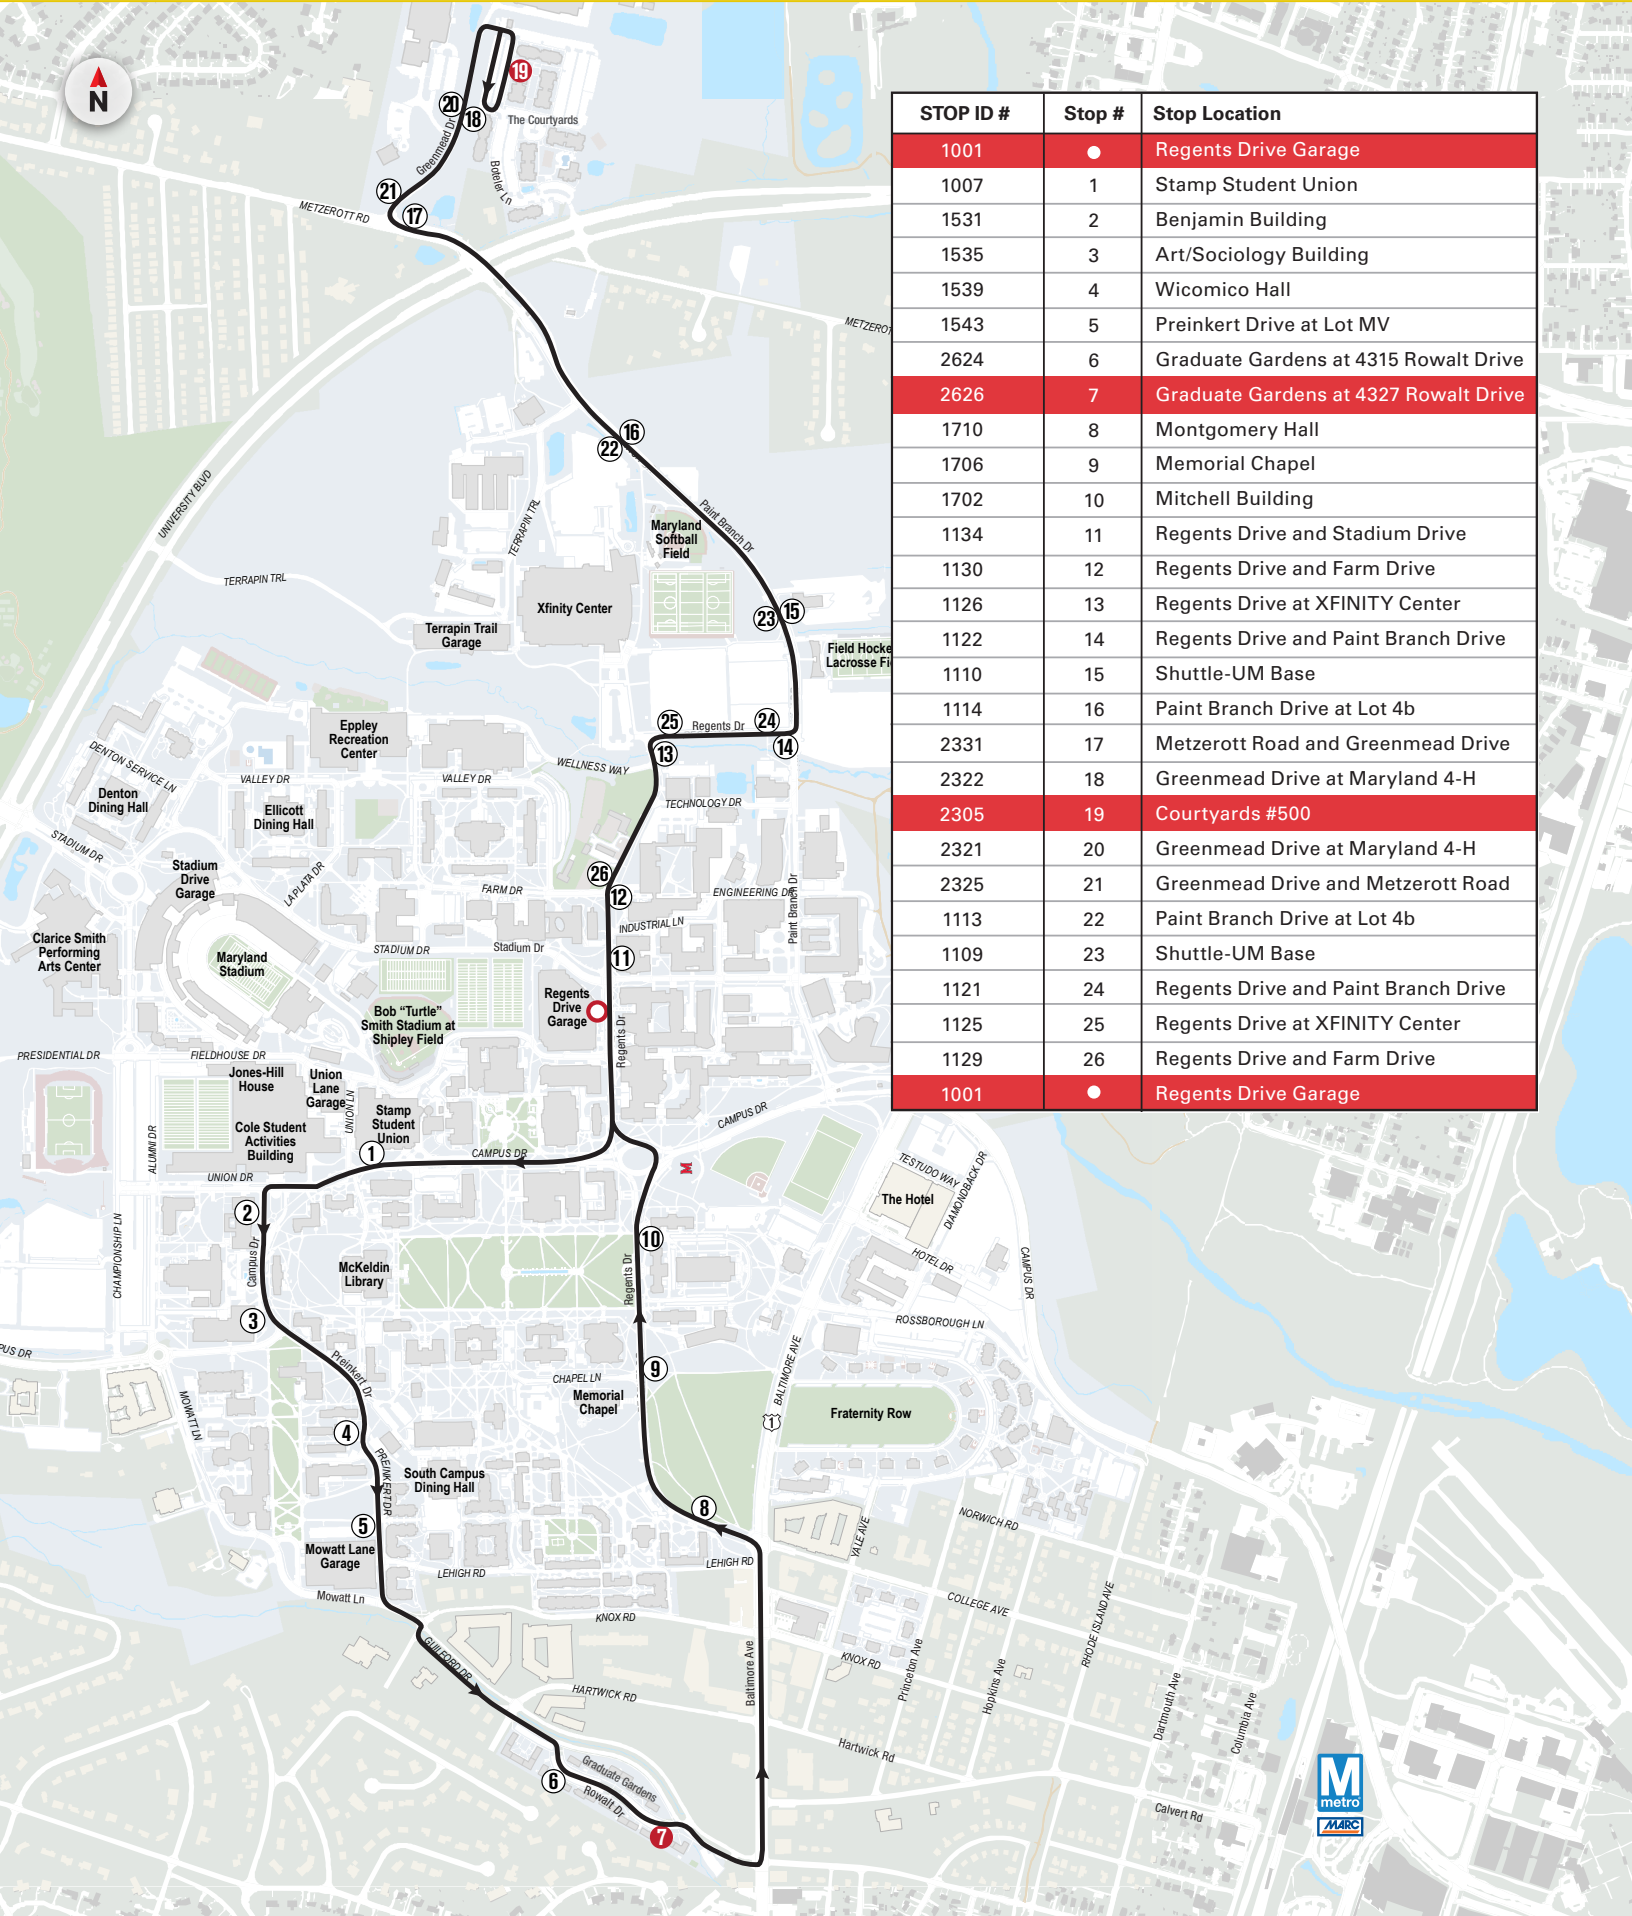

Operates Monday – Friday; Fall and Spring semesters when the University is open

X: This departure will not operate during periods of reduced service.
For real-time updates, refer to the Transit app.

transit
The Official App of *Shuttle-UM*

CONTACT INFORMATION: For immediate assistance: 301.314.2255 Public Relations: 301.314.0183 NITE Ride: 301.314.6483

TRANSPORTATION SERVICES

Shuttle-UM

105 CAMPUS CONNECTOR

STOP ID #	Stop #	Stop Location
1001	●	Regents Drive Garage
1007	1	Stamp Student Union
1531	2	Benjamin Building
1535	3	Art/Sociology Building
1539	4	Wicomico Hall
1543	5	Preinkert Drive at Lot MV
2624	6	Graduate Gardens at 4315 Rowalt Drive
2626	7	Graduate Gardens at 4327 Rowalt Drive
1710	8	Montgomery Hall
1706	9	Memorial Chapel
1702	10	Mitchell Building
1134	11	Regents Drive and Stadium Drive
1130	12	Regents Drive and Farm Drive
1126	13	Regents Drive at XFINITY Center
1122	14	Regents Drive and Paint Branch Drive
1110	15	Shuttle-UM Base
1114	16	Paint Branch Drive at Lot 4b
2331	17	Metzerott Road and Greenmead Drive
2322	18	Greenmead Drive at Maryland 4-H
2305	19	Courtyards #500
2321	20	Greenmead Drive at Maryland 4-H
2325	21	Greenmead Drive and Metzerott Road
1113	22	Paint Branch Drive at Lot 4b
1109	23	Shuttle-UM Base
1121	24	Regents Drive and Paint Branch Drive
1125	25	Regents Drive at XFINITY Center
1129	26	Regents Drive and Farm Drive
1001	●	Regents Drive Garage