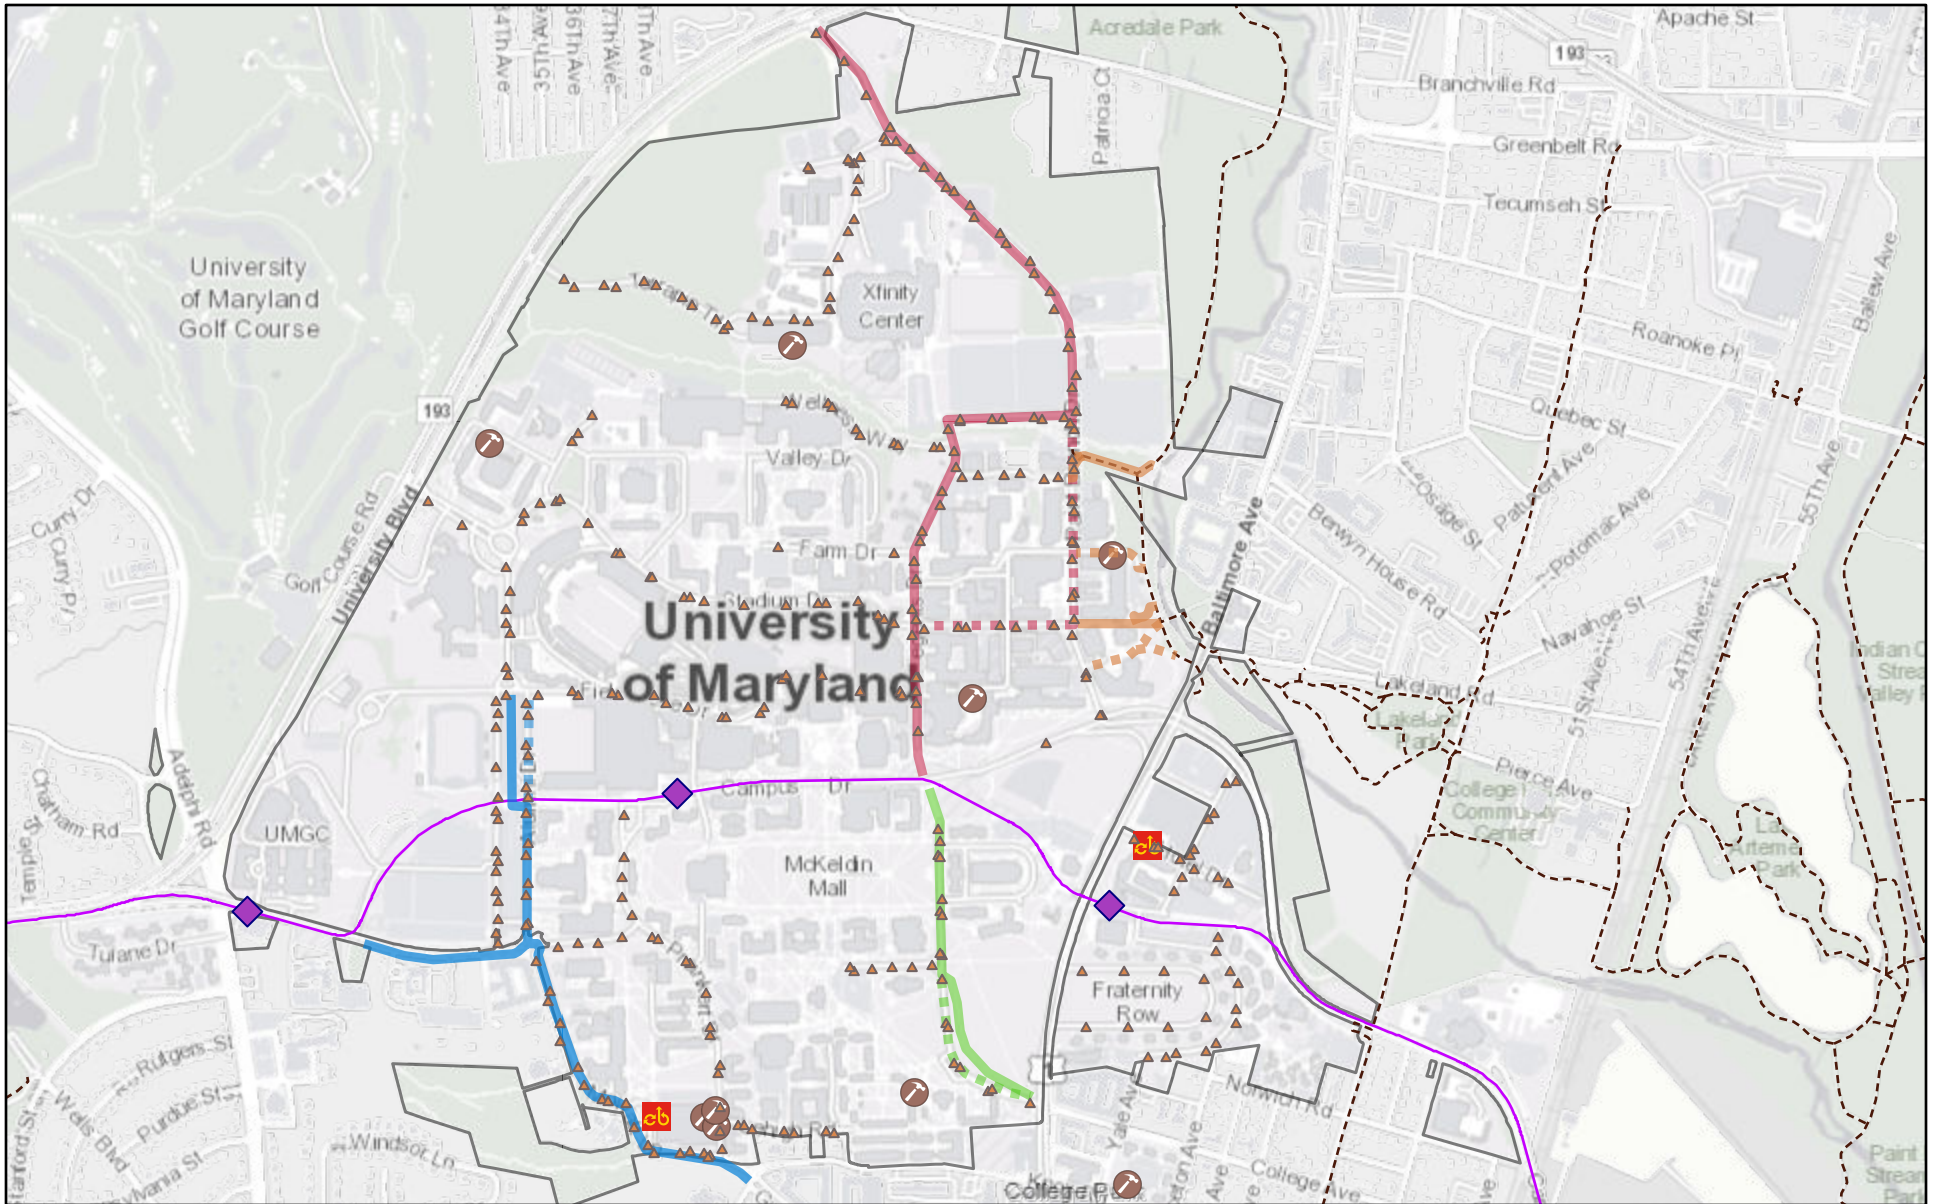

# UMD Campus Bikeways Study Segments

9/13/2023

- ▲ True
- 1 (alt connection)
- 3
- 4 (alt connection)
- 2
- 3 (alt connection)
- ◆ Purple Line Stations
- 1
- 2 (alt connection)
- 4
- Purple Line

UMD Facilities Management, University of Maryland, Esri, HERE, University of Maryland, M-NCPPC, MNCPPC, VITA, Esri, HERE, Garmin,