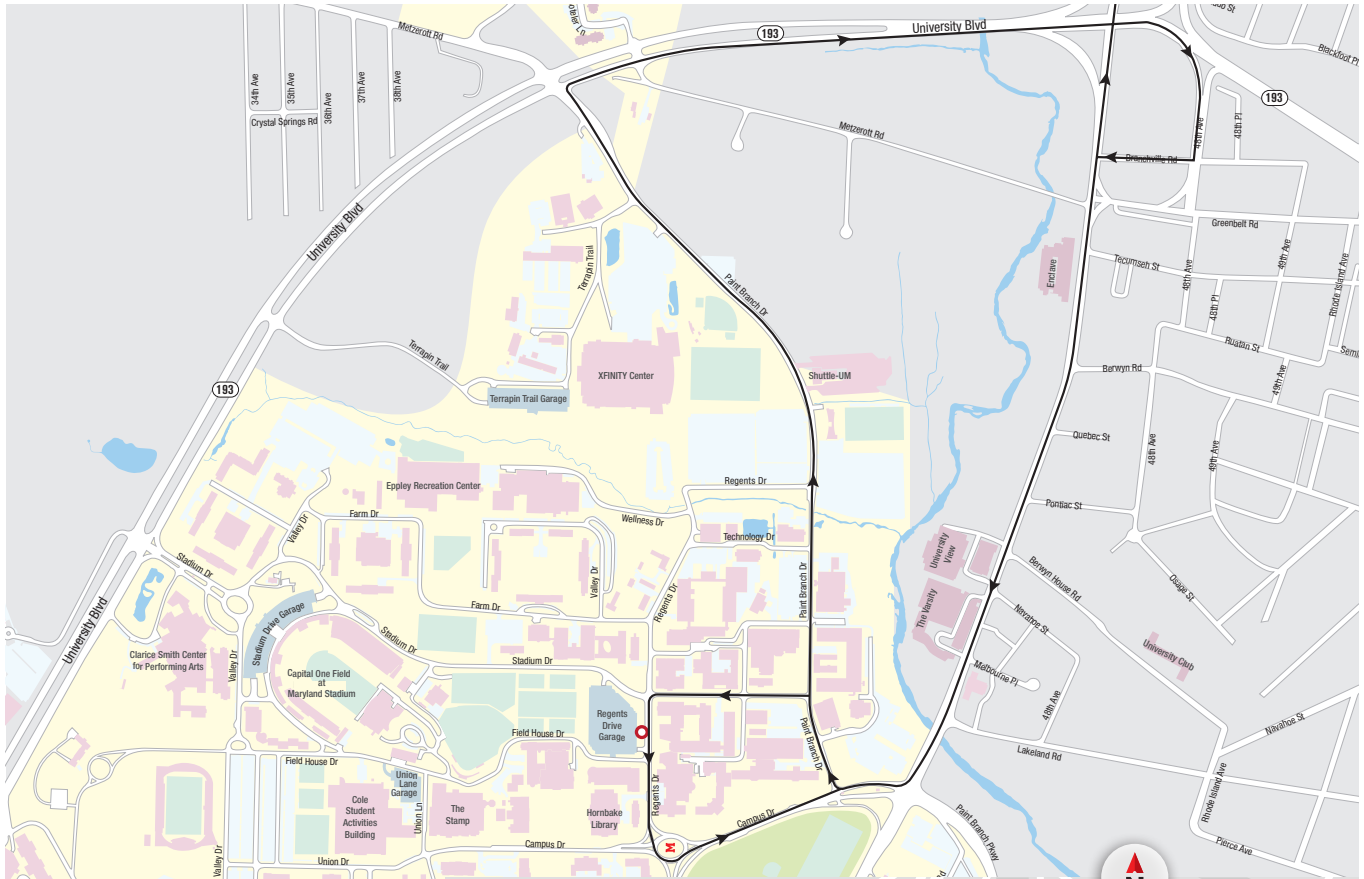

142 COLUMBIA PARK & RIDE

MONDAY-FRIDAY		
DEPART		ARRIVE
REGENTS DRIVE GARAGE	BROKEN LAND EAST PARK & RIDE LOT	REGENTS DRIVE GARAGE
●	#1	●
AM SERVICE		
6:25	7:00	7:45
8:20	9:00	9:40
SERVICE CEASES UNTIL TIMES BELOW		
11:25	12:00	12:35
SERVICE CEASES UNTIL TIMES BELOW		
PM SERVICE		
3:15	4:00	4:40
5:15	6:10	6:45

Operates Monday – Friday; Fall and Spring semesters.

Effective AUGUST 21, 2017

WALKING ESCORT SERVICE	ADA ACCESSIBLE	NITE RIDE
<p>If you plan to travel a short distance, walking escorts are available through the Department of Public Safety. Call (301) 405-3555 to request an escort.</p> <p><small>This schedule is subject to change. For updates, please check: www.transportation.umd.edu</small></p>	<p>Our services are ADA accessible. If you require a bus with a wheelchair lift, please call (301) 314-2255 to make arrangements.</p>	<p>NITE Ride is a curb-to-curb evening service. Please use NITE Ride when the evening service routes are no longer in service or if your pick-up or destination is not on an evening service route. NITE Ride operates from 5:30 p.m. to 7:30 a.m. seven days a week during the fall and spring semesters. Call (301) 314-NITE (6483) to request a NITE Ride.</p>
<p>CONTACT INFORMATION: For immediate assistance: 301.314.2255 Public Relations: 301.314.0183 NITE Ride: 301.314.6483</p>		

Shuttle-UM

142 COLUMBIA PARK & RIDE

ways to find your nextbus

SMS Text Devices:

Text "NBUS UMD
[nextBUS #]" to 41411

Monitors:

View bus arrival times for Lot HH, the Union and Regents Garage from the monitors located in the lower Southeast entrance of the Union and in the lobby of the Transportation Office (Regents Garage).

Bus Shelter LCD Screens:

LCD screens are located at various bus shelters. The screens will tell you the approximate bus arrival times.

Website:

- Log onto: www.transportation.umd.edu
- Click on the NextBus button at the top of the page
- Select your route, then direction, then your stop.