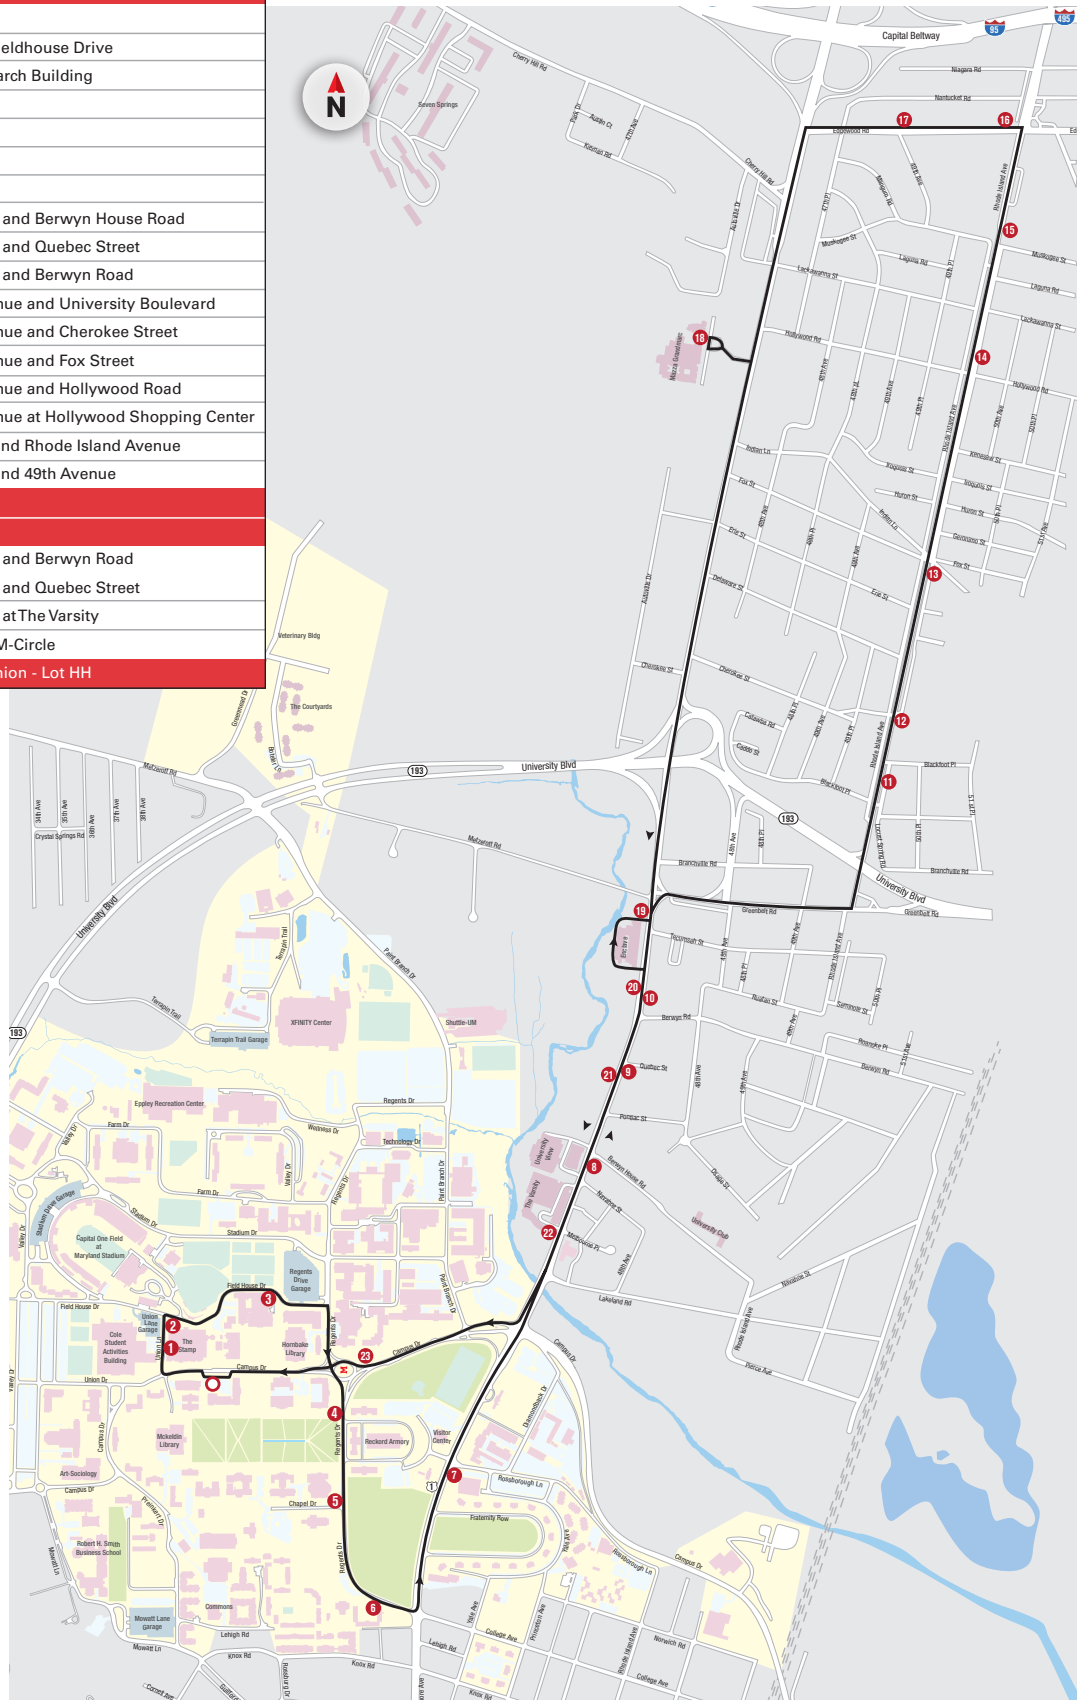

DEPART		SATURDAY		ARRIVE
STAMP STUDENT UNION – LOT HH	MAZZA GRANDMARC	ENCLAVE	STAMP STUDENT UNION – LOT HH	
●	# 18	# 19	●	
PM SERVICE				
5:32	6:04	6:09	6:19	
6:19	6:51	6:56	7:06	
7:06	7:38	7:43	7:53	
7:53	8:25	8:30	8:40	
8:40	9:10	9:15	9:25	
9:25	9:55	10:00	10:10	
10:10	10:40	10:45	10:55	
10:55	11:25	11:30	11:40	
11:40	12:10	12:15	12:25	
AM SERVICE				
12:25	12:55	1:00	1:10	
1:10	1:40	1:45	1:55	
1:55	2:23	2:28	2:38	
2:38	3:06	3:11	3:21	

# 131 MGM/ENCLAVE

NextBUS #	Stop #	Stop Location
10002	●	Stamp Student Union - Lot HH
34507	1	Hoff Theater
27774	2	Union Lane and Fieldhouse Drive
50016	3	BioSciences Research Building
30487	4	Mitchell Building
30043	5	Memorial Chapel
30456	6	Montgomery Hall
27291	7	Ritchie Coliseum
27301	8	Baltimore Avenue and Berwyn House Road
27270	9	Baltimore Avenue and Quebec Street
30351	10	Baltimore Avenue and Berwyn Road
55000	11	Rhode Island Avenue and University Boulevard
27372	12	Rhode Island Avenue and Cherokee Street
27934	13	Rhode Island Avenue and Fox Street
30366	14	Rhode Island Avenue and Hollywood Road
30350	15	Rhode Island Avenue at Hollywood Shopping Center
27703	16	Edgewood Road and Rhode Island Avenue
31691	17	Edgewood Road and 49th Avenue
37065	18	Mazza GrandMarc
37121	19	The Enclave
30352	20	Baltimore Avenue and Berwyn Road
27006	21	Baltimore Avenue and Quebec Street
29789	22	Baltimore Avenue at The Varsity
36288	23	Campus Drive at M-Circle
10002	●	Stamp Student Union - Lot HH

## ways to find your nextbus

### Monitors:

View bus arrival times for Lot HH, the Union and Regents Garage from the monitors located in the lower Southeast entrance of the Union and in the lobby of the Transportation Office (Regents Garage).