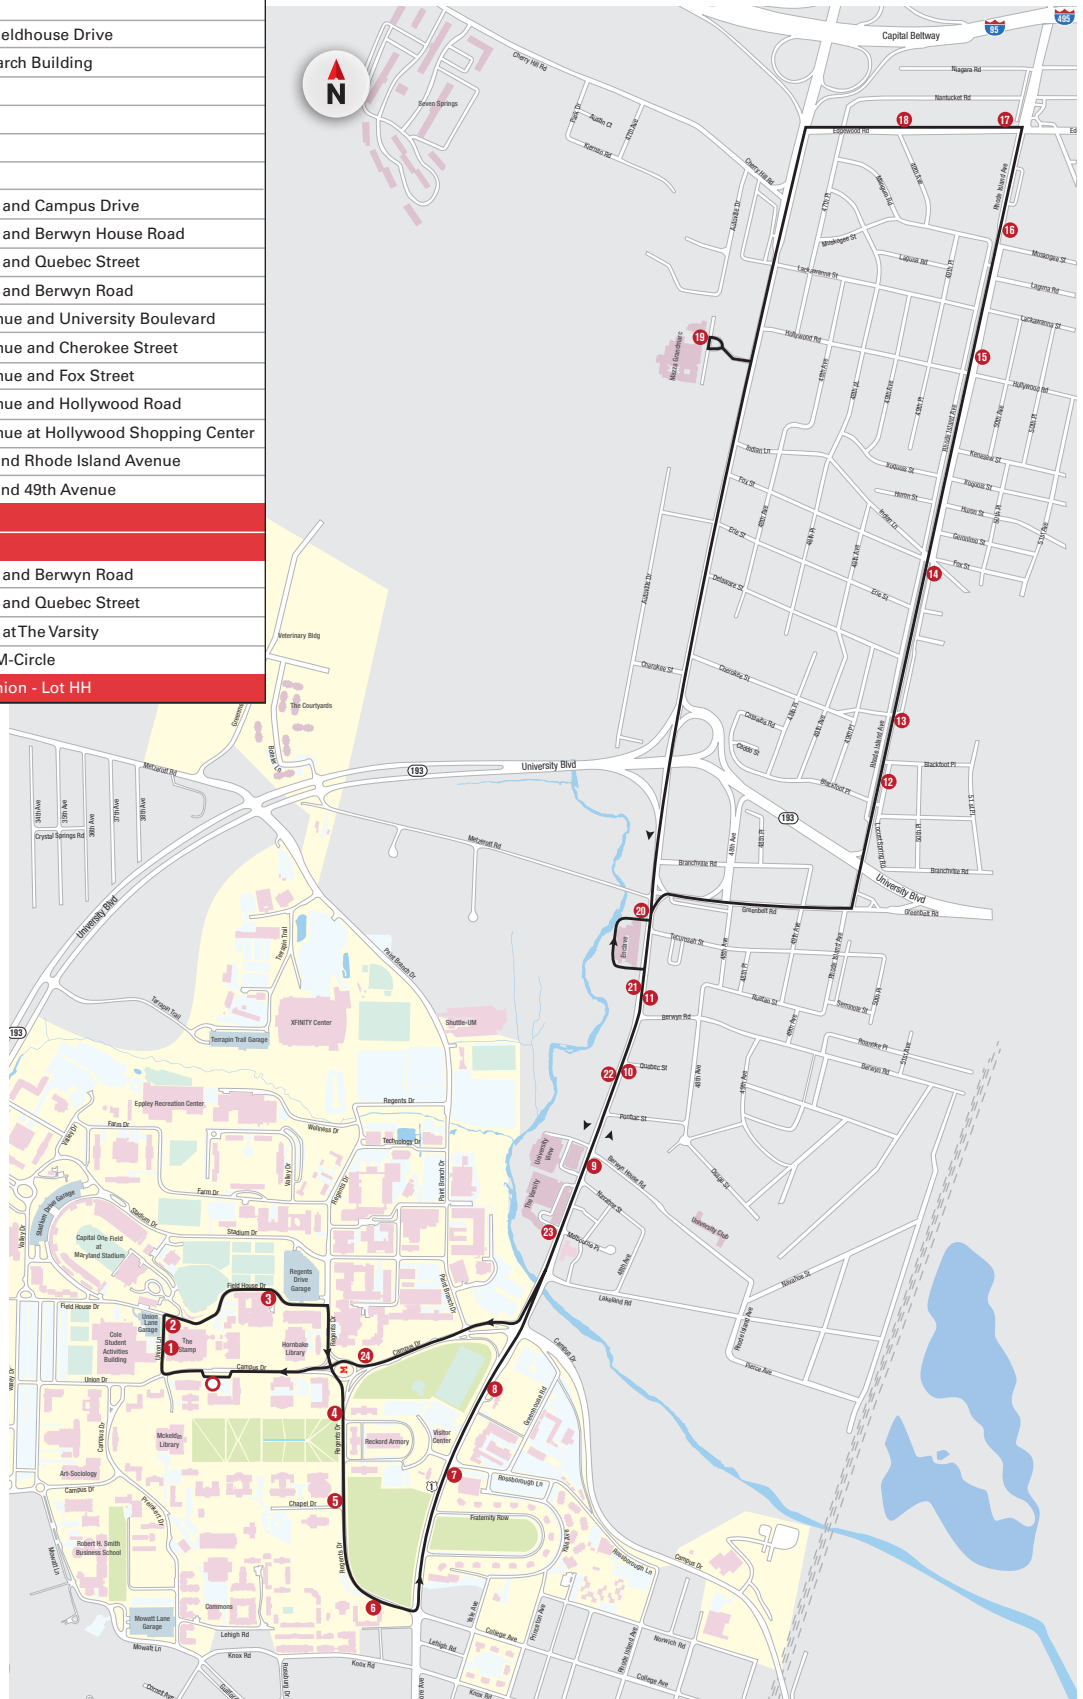

DEPART		SATURDAY		ARRIVE	
STAMP STUDENT UNION – LOT HH	MAZZA GRANDMARC	ENCLAVE	STAMP STUDENT UNION – LOT HH		
●	# 19	# 20	●		
<b>PM SERVICE</b>					
5:32	6:04	6:09	6:19		
6:19	6:51	6:56	7:06		
7:06	7:38	7:43	7:53		
7:53	8:25	8:30	8:40		
8:40	9:10	9:15	9:25		
9:25	9:55	10:00	10:10		
10:10	10:40	10:45	10:55		
10:55	11:25	11:30	11:40		
11:40	12:10	12:15	12:25		
<b>AM SERVICE</b>					
12:25	12:55	1:00	1:10		
1:10	1:40	1:45	1:55		
1:55	2:23	2:28	2:38		
2:38	3:06	3:11	3:21		

# 131 MGM/ENCLAVE

NextBUS #	Stop #	Stop Location
10002	●	Stamp Student Union - Lot HH
34507	1	Hoff Theater
27774	2	Union Lane and Fieldhouse Drive
50016	3	BioSciences Research Building
30487	4	Mitchell Building
30043	5	Memorial Chapel
30456	6	Montgomery Hall
27291	7	Ritchie Coliseum
50004	8	Baltimore Avenue and Campus Drive
27301	9	Baltimore Avenue and Berwyn House Road
27270	10	Baltimore Avenue and Quebec Street
30351	11	Baltimore Avenue and Berwyn Road
55000	12	Rhode Island Avenue and University Boulevard
27372	13	Rhode Island Avenue and Cherokee Street
27934	14	Rhode Island Avenue and Fox Street
30366	15	Rhode Island Avenue and Hollywood Road
30350	16	Rhode Island Avenue at Hollywood Shopping Center
27703	17	Edgewood Road and Rhode Island Avenue
31691	18	Edgewood Road and 49th Avenue
37065	19	Mazza GrandMarc
37121	20	The Enclave
30352	21	Baltimore Avenue and Berwyn Road
27006	22	Baltimore Avenue and Quebec Street
29789	23	Baltimore Avenue at The Varsity
36288	24	Campus Drive at M-Circle
10002	●	Stamp Student Union - Lot HH

## ways to find your nextbus

### Monitors:

View bus arrival times for Lot HH, the Union and Regents Garage from the monitors located in the lower Southeast entrance of the Union and in the lobby of the Transportation Office (Regents Garage).