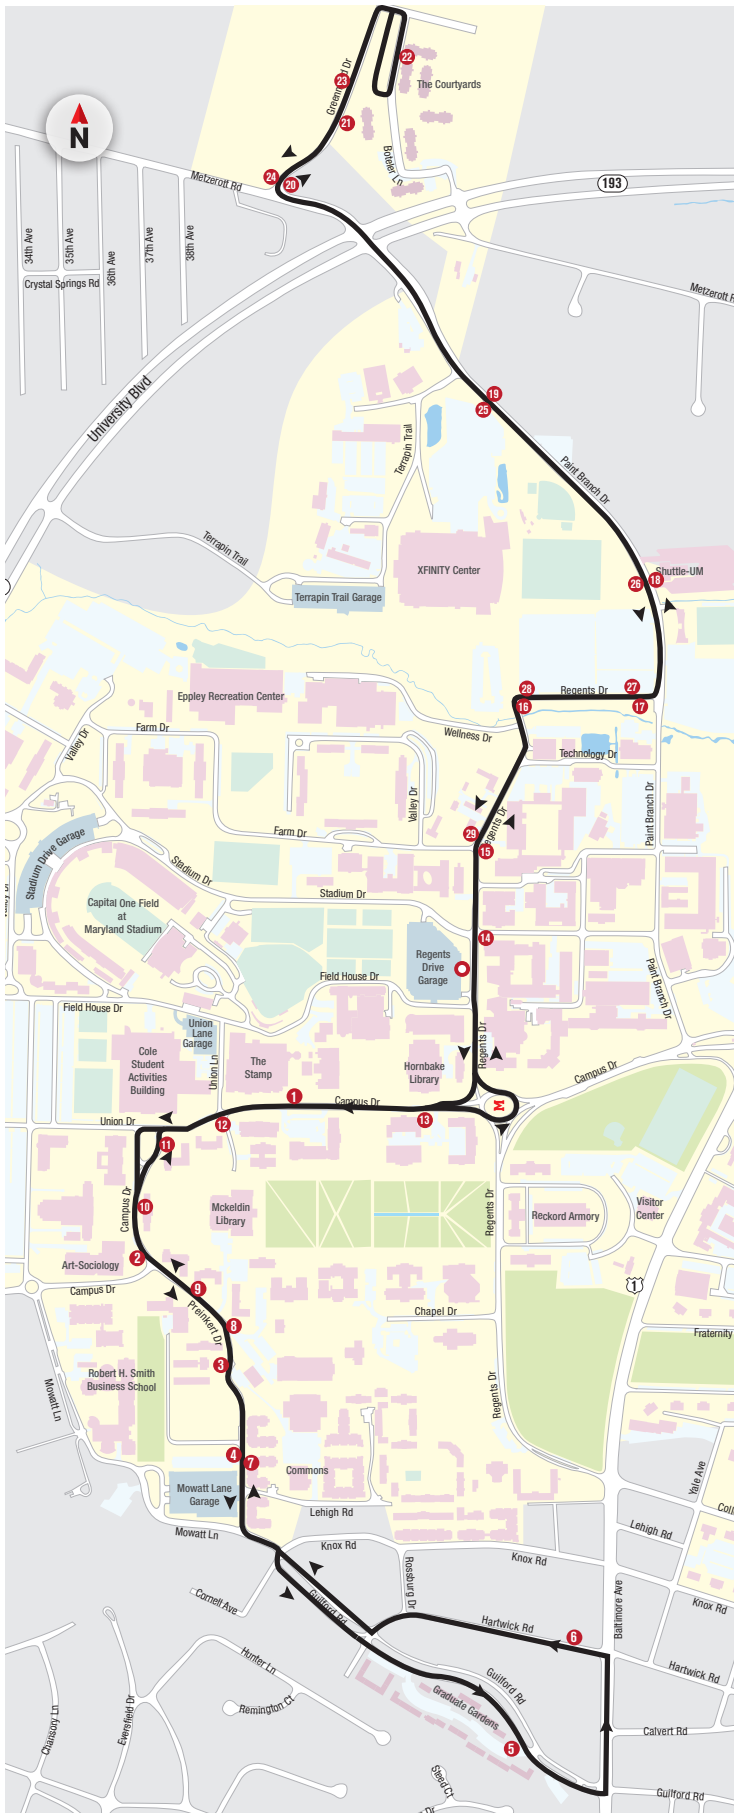

# 105 CAMPUS CONNECTOR

DEPART		MON – FRI		ARRIVE
REGENTS DRIVE GARAGE	HARTWICK ROAD AT COLLEGE PARK SHOPPING CENTER	COURTYARDS #500	REGENTS DRIVE GARAGE	
●	#6	#22	●	
AM SERVICE				
		7:12	7:24	
7:00	7:12	7:35	7:45	
7:24	7:36	7:59	8:11	
		8:13	8:20	
7:45	7:57	8:20	8:28	
		8:28	8:36	
8:04am - 11:00am Buses arrive every 8 minutes. Check NextBus for details.				
11:00am - 5:00pm Buses arrive every 13 minutes. Check NextBus for details.				
PM SERVICE				
5:00	5:11	5:32	5:39	

# 105 CAMPUS CONNECTOR

NextBUS #	Stop #	Stop Location
10003	●	Regents Drive Garage
10001	1	Stamp Student Union - Slip
27719	2	Art/Sociology Building
30089	3	Wicomico Hall
50002	4	Preinkert Drive at Lot MV
50003	5	Guilford Drive and Rowalt Drive (Outbound)
48078	6	Hartwick Road at College Park Shopping Center
34728	7	South Campus Commons 5 and 6
36430	8	Preinkert Drive at Lot A
27412	9	Somerset Hall
27941	10	Anne Arundel Hall
48075	11	Dorchester Hall
48076	12	Campus Drive and Library Lane
48077	13	Campus Drive at Edward St. John
30397	14	Regents Drive and Stadium Drive
30425	15	Regents Drive and Farm Drive (Outbound)
30321	16	Regents Drive at XFINITY Center (Outbound)
30309	17	Regents Drive and Paint Branch Drive (Outbound)
37150	18	Shuttle-UM Base (Outbound)
36290	19	Paint Branch Drive at Lot 4b (Outbound)
30299	20	Metzerott Road and Greenmead Drive
37185	21	Greenmead Drive at Maryland 4-H (Outbound)
27735	22	Courtyards #500
27676	23	Greenmead Drive at Maryland 4-H (Inbound)
27624	24	Greenmead Drive and Metzerott Road
27522	25	Paint Branch Drive at Lot 4b (Inbound)
37151	26	Shuttle-UM Base (Inbound)
30949	27	Regents Drive and Paint Branch Drive (Inbound)
30332	28	Regents Drive at XFINITY Center (Inbound)
30313	29	Regents Drive and Farm Drive (Inbound)
10003	●	Regents Drive Garage

## Monitors:

View bus arrival times for Lot HH, the Union and Regents Garage from the monitors located in the lower Southeast entrance of the Union and in the lobby of the Transportation Office (Regents Garage).