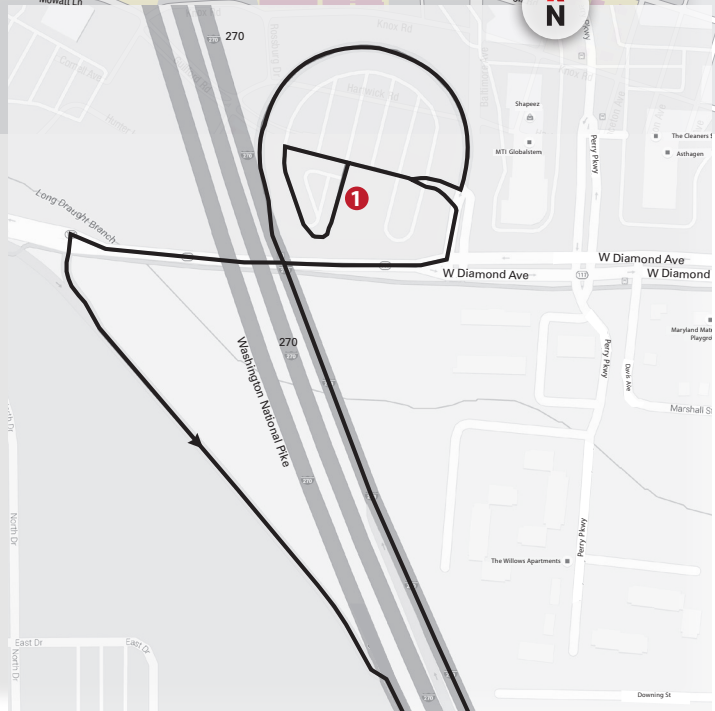

141 GAITHERSBURG PARK & RIDE

DEPART MONDAY-FRIDAY ARRIVE		
STAMP STUDENT UNION - SLIP	WEST DIAMOND AVE. PARK & RIDE LOT	STAMP STUDENT UNION - SLIP
●	#1	●
AM SERVICE		
6:00	6:45	7:35
8:00	8:50	9:40
SERVICE CEASES UNTIL TIMES BELOW		
PM SERVICE		
3:10	4:00	4:50
5:10	6:05	7:00

Effective MAY 30, 2017

WALKING ESCORT SERVICE	ADA ACCESSIBLE	NITE RIDE
<p>If you plan to travel a short distance, walking escorts are available through the Department of Public Safety. Call (301) 405-3555 to request an escort.</p> <p><small>This schedule is subject to change. For updates, please check: www.transportation.umd.edu</small></p>	<p>Our services are ADA accessible. If you require a bus with a wheelchair lift, please call (301) 314-2255 to make arrangements.</p>	<p>NITE Ride is a curb-to-curb evening service. Please use NITE Ride when the evening service routes are no longer in service or if your pick-up or destination is not on an evening service route. NITE Ride operates from 5:30 p.m. to 7:30 a.m. seven days a week during the fall and spring semesters. Call (301) 314-NITE (6483) to request a NITE Ride.</p>
<p>CONTACT INFORMATION: For immediate assistance: 301.314.2255 Public Relations: 301.314.0183 NITE Ride: 301.314.6483</p>		

Shuttle-UM

141 GAITHERSBURG PARK & RIDE

ways to find your nextbus

SMS Text Devices:

Text "NBUS UMD
[nextBUS #]" to 41411

Monitors:

View bus arrival times for Lot HH, the Union and Regents Garage from the monitors located in the lower Southeast entrance of the Union and in the lobby of the Transportation Office (Regents Garage).

Phone:

- Dial (301) 314-2255
- Select Option 2
- Select Option 1
- Following prompts, enter five-digit NextBus # located beside each stop listing.

NextBUS #	Stop #	Stop Location
10001	●	Stamp Student Union - Slip
34778	1	West Diamond Ave Park & Ride Lot
10001	●	Stamp Student Union - Slip