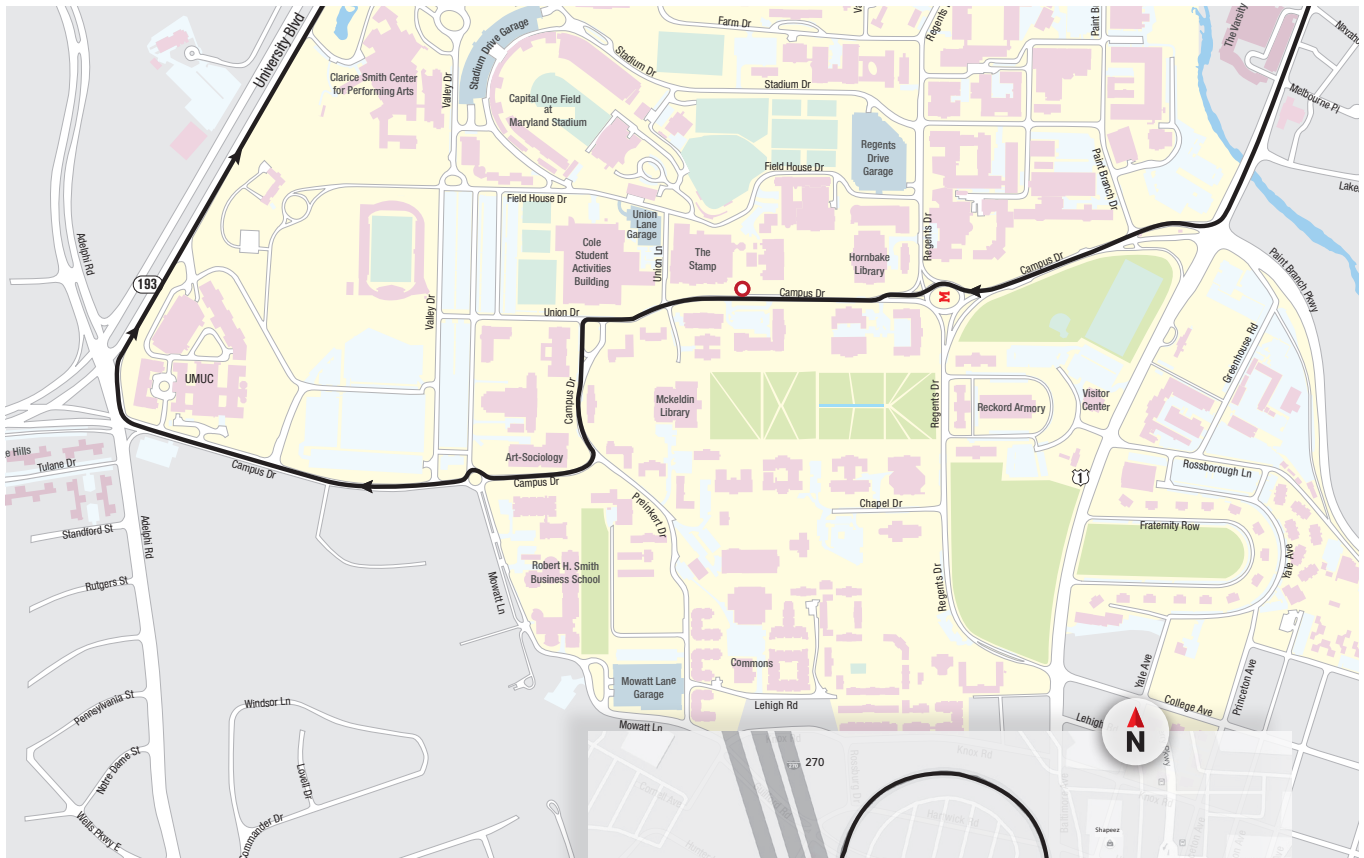

141 GAITHERSBURG PARK & RIDE

DEPART MONDAY-FRIDAY ARRIVE		
STAMP STUDENT UNION - SLIP	WEST DIAMOND AVE. PARK & RIDE LOT	STAMP STUDENT UNION - SLIP
●	#1	●
AM SERVICE		
6:00	6:45	7:35
8:00	8:50	9:40
SERVICE CEASES UNTIL TIMES BELOW		
PM SERVICE		
3:10	4:00	4:50
5:10	6:05	7:00

Shuttle-UM

141 GAITHERSBURG PARK & RIDE

ways to find your nextbus

SMS Text Devices:

Text "NBUS UMD
[nextBUS #]" to 41411

Monitors:

View bus arrival times for Lot HH, the Union and Regents Garage from the monitors located in the lower Southeast entrance of the Union and in the lobby of the Transportation Office (Regents Garage).

Bus Shelter LCD Screens:

LCD screens are located at various bus shelters. The screens will tell you the approximate bus arrival times.

Website:

- Log onto: www.transportation.umd.edu
- Click on the NextBus button at the top of the page
- Select your route, then direction, then your stop.

Phone:

- Dial (301) 314-2255
- Select Option 2
- Select Option 1
- Following prompts, enter five-digit NextBus # located beside each stop listing.

NextBUS #	Stop #	Stop Location
10001	●	Stamp Student Union - Slip
34778	1	West Diamond Ave Park & Ride Lot
10001	●	Stamp Student Union - Slip