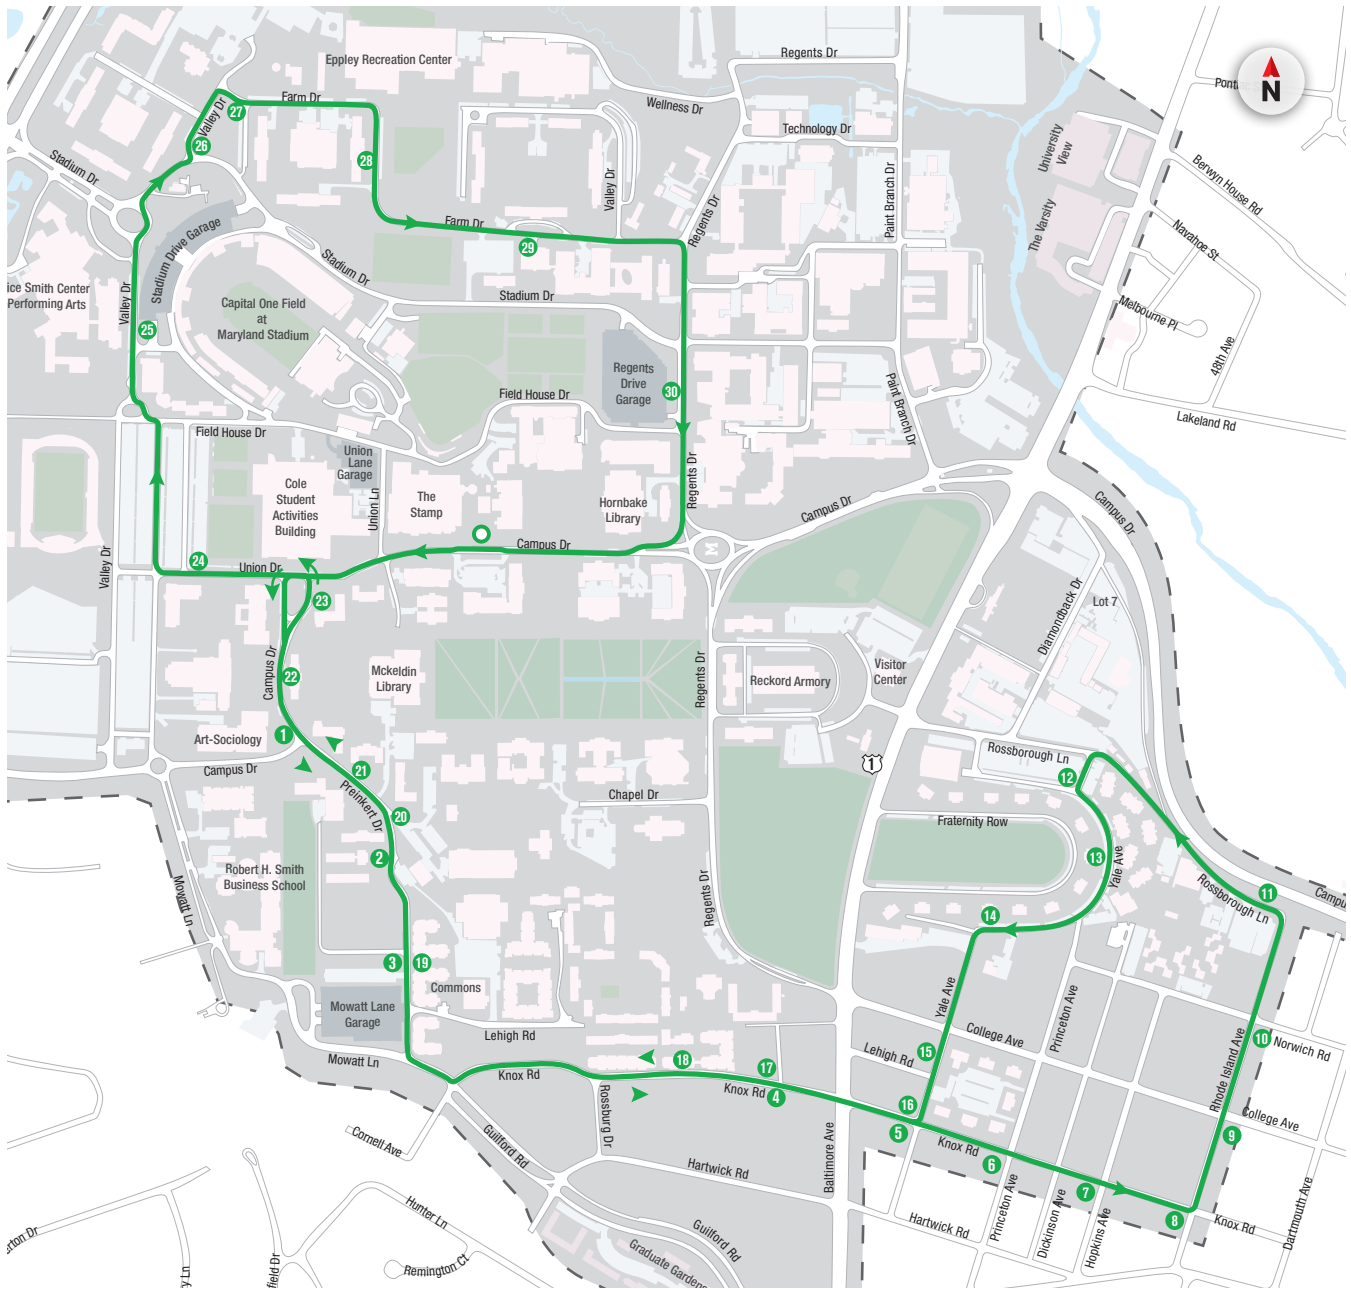

122 GREEN

ways to find your nextbus

SMS Text Devices:

Text "NBUS UMD (nextBUS #)" to 41411

Monitors:

View bus arrival times for Lot HH, the Union and Regents Garage from the monitors located in the lower Southeast entrance of the Union and in the lobby of the Transportation Office (Regents Garage).

Bus Shelter LCD Screens:

LCD screens are located at various bus shelters. The screens will tell you the approximate bus arrival times.

Website:

- Log onto: www.transportation.umd.edu
- Click on the NextBus button at the top of the page
- Select your route, then direction, then your stop.

Phone:

- Dial (301) 314-2255
- Select Option 2
- Select Option 1
- Following prompts, enter five-digit NextBus # located beside each stop listing.

NextBUS #	Stop #	Stop Location
10001	•	Stamp Student Union - Slip
27719	1	Art/Sociology Building
30089	2	Wicomico Hall
50002	3	Preinkert Drive at Lot MV
30138	4	College Park Shopping Center
50013	5	Knox Road and Yale Avenue
34238	6	Knox Road and Princeton Avenue
34217	7	Knox Road and Hopkins Avenue
34970	8	Knox Road and Rhode Island Avenue
34873	9	Rhode Island Avenue and College Avenue
37126	10	Rhode Island Avenue and Norwich Road
50011	11	Rossborough Lane and Rhode Island Avenue
27726	12	Fraternity Row #5
27364	13	Leonardtown Community Center
27682	14	Fraternity Row #11
36257	15	Yale Avenue and Lehigh Road

NextBUS #	Stop #	Stop Location
50012	16	Yale Avenue and Knox Road
50014	17	College Park Shopping Center
50015	18	South Campus Commons 3 and 4
34728	19	South Campus Commons 5 and 6
36430	20	Preinkert Drive at Lot A
27412	21	Somerset Hall
27941	22	Anne Arundel Hall
48075	23	Dorchester Hall
36495	24	Union Drive at Lot 1b
36261	25	Valley Drive at Stadium Drive Garage
27227	26	Elkton Hall
27514	27	Hagerstown Hall
27197	28	La Plata Hall
36274	29	Cambridge Hall
10003	30	Regents Drive Garage
10001	•	Stamp Student Union - Slip