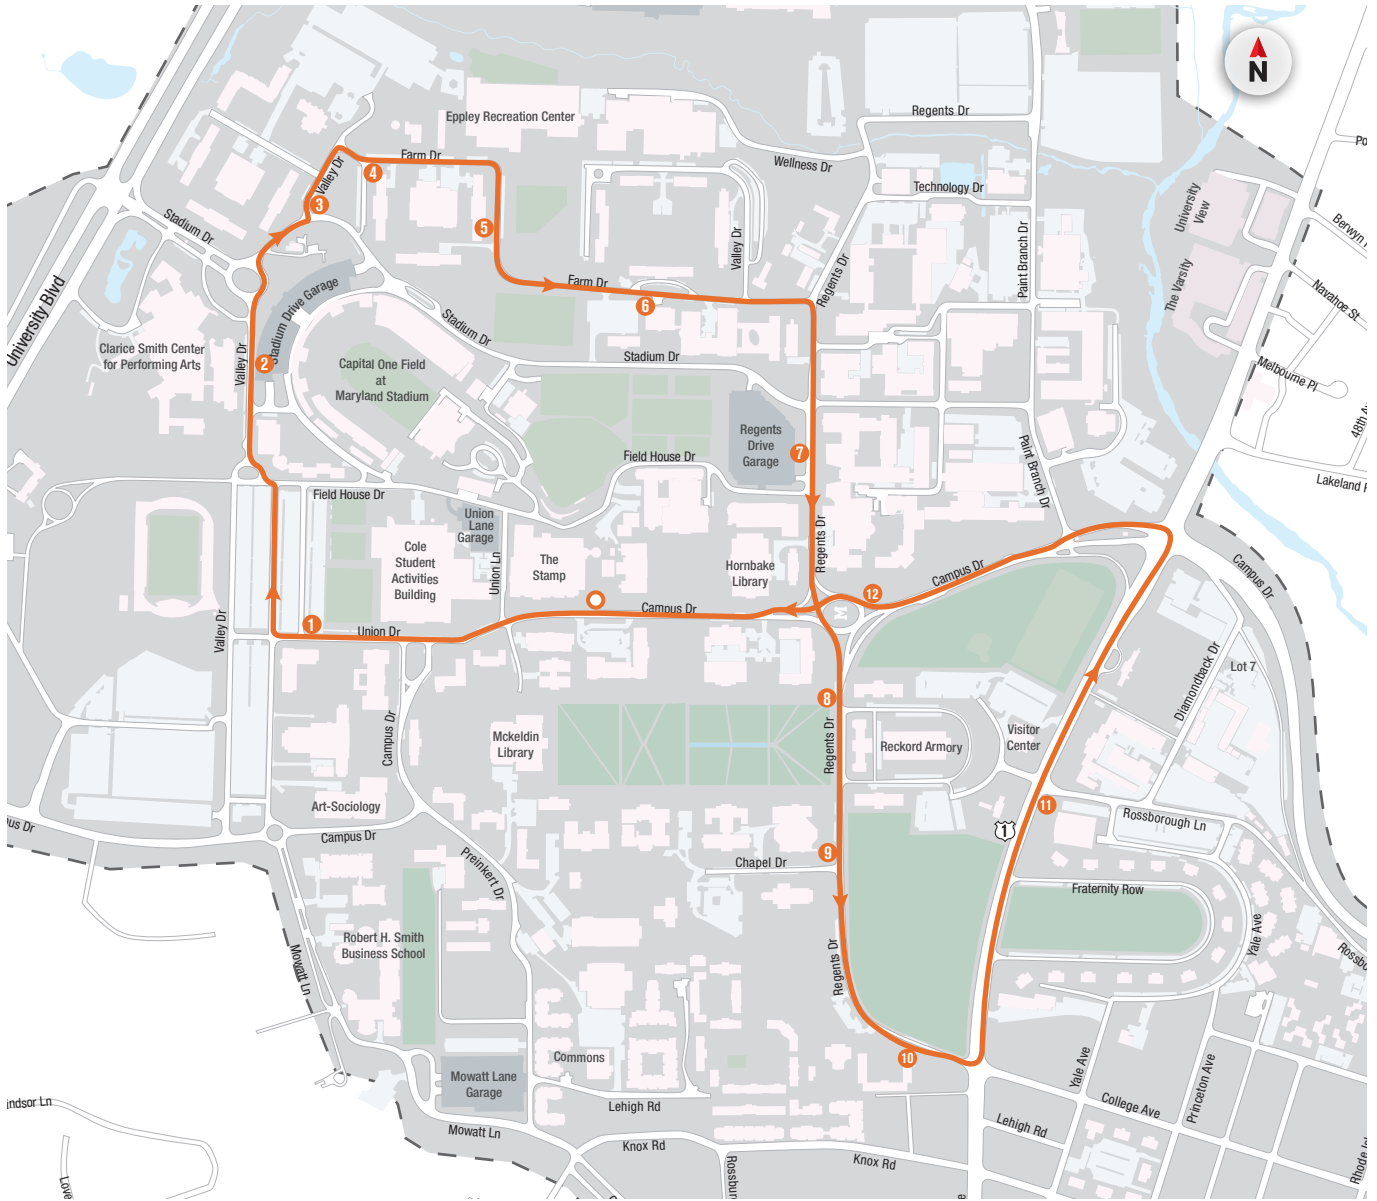

115 ORANGE

DEPART		SUN – THURS	ARRIVE
STAMP STUDENT UNION – SLIP	REGENTS DRIVE GARAGE	STAMP STUDENT UNION – SLIP	
●	#7	●	
PM SERVICE			
5:30	5:41	5:56	
5:43	5:54	6:09	
5:56	6:07	6:22	
6:09	6:20	6:35	
6:22	6:33	6:48	
6:35	6:46	7:01	
6:48	6:59	7:14	
7:01	7:12	7:27	
7:14	7:25	7:40	
7:27	7:38	7:53	
7:40	7:50	8:05	
7:53	8:03	8:18	
8:05pm - 12:54am Buses arrive every 11 minutes. Check NextBus for details.			
AM SERVICE			
12:54	1:04	1:16	
1:16	1:26	1:38	
1:38	1:48	2:00	
2:00	2:10	2:22	
2:22	2:30	2:42	
2:42	2:50	3:02	
3:02	3:10	3:22	

DEPART		FRI & SAT	ARRIVE
STAMP STUDENT UNION – SLIP	REGENTS DRIVE GARAGE	STAMP STUDENT UNION – SLIP	
●	#7	●	
PM SERVICE			
5:30	5:41	5:56	
5:43	5:54	6:09	
5:56	6:07	6:22	
6:09	6:20	6:35	
6:22	6:33	6:48	
6:35	6:46	7:01	
6:48	6:59	7:14	
7:01	7:12	7:27	
7:14	7:25	7:40	
7:27	7:38	7:53	
7:40	7:50	8:05	
7:53	8:03	8:18	
8:05	8:15	8:30	
8:18	8:29	8:42	
8:30	8:41	8:55	
8:42	8:53	9:06	
8:55	9:06	9:20	
9:06pm - 2:09am Buses arrive every 8 minutes. Check NextBus for details.			
AM SERVICE			
2:09	2:17	2:29	
2:29	2:37	2:49	
2:49	2:57	3:09	
3:09	3:17	3:29	

115 ORANGE

NextBUS #	Stop #	Stop Location
10001	●	Stamp Student Union – Slip
36495	1	Union Drive at Lot 1b
36261	2	Valley Drive at Stadium Drive Garage
27227	3	Elkton Hall
27514	4	Hagerstown Hall
27197	5	La Plata Hall
36274	6	Cambridge Hall
10003	7	Regents Drive Garage
30487	8	Mitchell Building
30043	9	Memorial Chapel
30456	10	Montgomery Hall
27291	11	Ritchie Coliseum
36288	12	Campus Drive at M-Circle
10001	●	Stamp Student Union – Slip

Bus Shelter LCD Screens:

LCD screens are located at various bus shelters. The screens will tell you the approximate bus arrival times.

Website:

- Log onto: www.transportation.umd.edu
- Click on the NextBus button at the top of the page
- Select your route, then direction, then your stop.