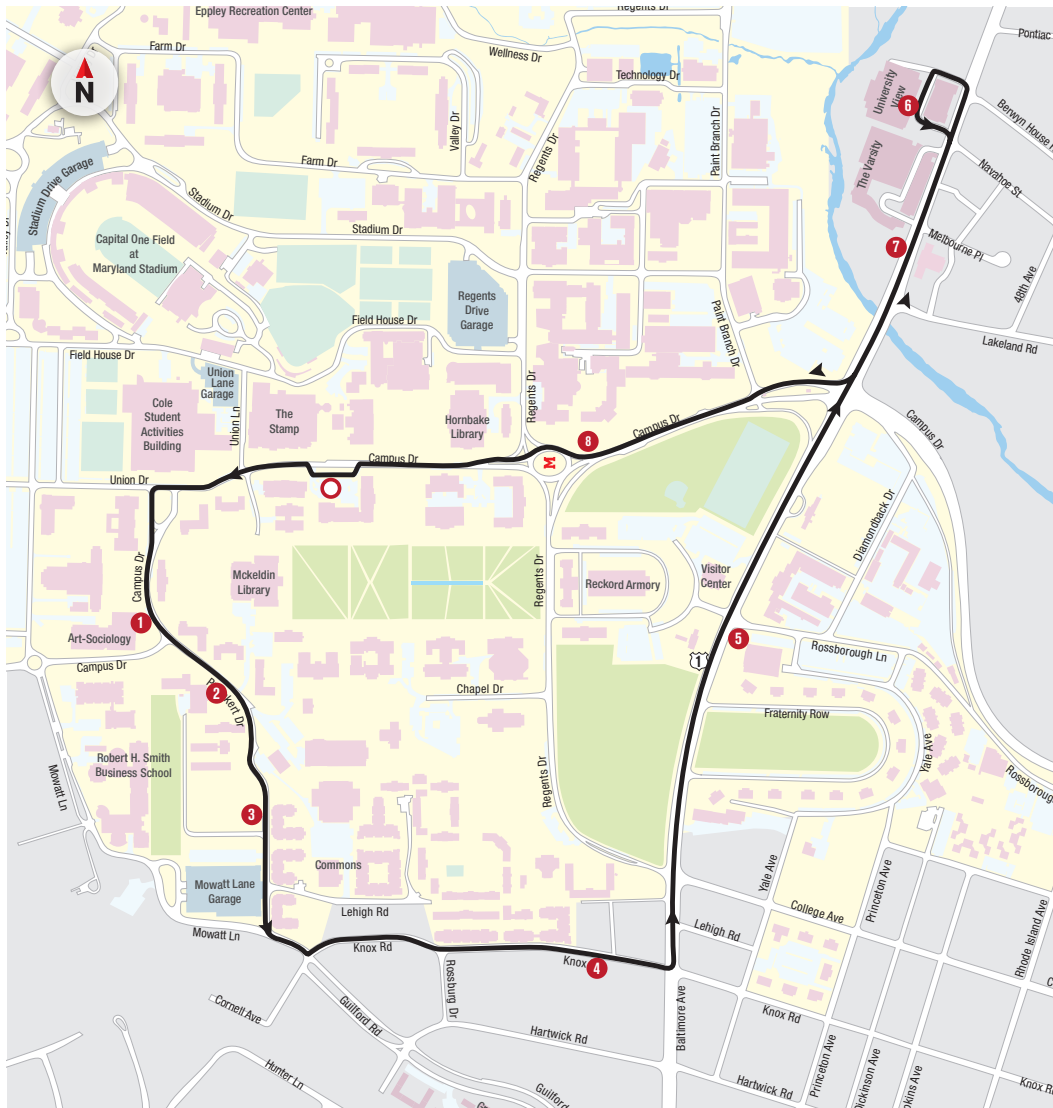

DEPART		MON – FRI	ARRIVE
STAMP STUDENT UNION – LOT HH	UNIVERSITY VIEW	STAMP STUDENT UNION – LOT HH	
●	#6	●	
PM SERVICE			
X	12:09	12:26	12:36 X
	12:23	12:41	12:53
X	12:36	12:53	1:03 X
	12:53	1:09	1:18
	1:18	1:34	1:43
	1:43	1:59	2:08
	2:08	2:24	2:33
	2:33	2:48	2:57
	2:57	3:12	3:21
	3:21	3:37	3:47
X	3:34	3:50	4:00 X
	3:47	4:03	4:13
X	4:00	4:16	4:26 X
	4:13	4:29	4:39
X	4:26	4:42	4:51 X
	4:39	4:55	5:06
X	4:51	5:07	5:16 X
	5:06	5:22	5:31
X	5:16	5:31	5:40 X

# 114 UNIVERSITY VIEW

NextBUS #	Stop #	Stop Location
10002	●	Stamp Student Union - Lot HH
27719	1	Art/Sociology Building
30089	2	Wicomico Hall
50002	3	Preinkert Drive at Lot MV
30138	4	College Park Shopping Center
27291	5	Ritchie Coliseum
37105	6	University View
29789	7	Baltimore Avenue at The Varsity
36288	8	Campus Drive at M-Circle
10002	●	Stamp Student Union - Lot HH

### Monitors:

View bus arrival times for Lot HH, the Union and Regents Garage from the monitors located in the lower Southeast entrance of the Union and in the lobby of the Transportation Office (Regents Garage).

### Bus Shelter LCD Screens:

LCD screens are located at various bus shelters. The screens will tell you the approximate bus arrival times.