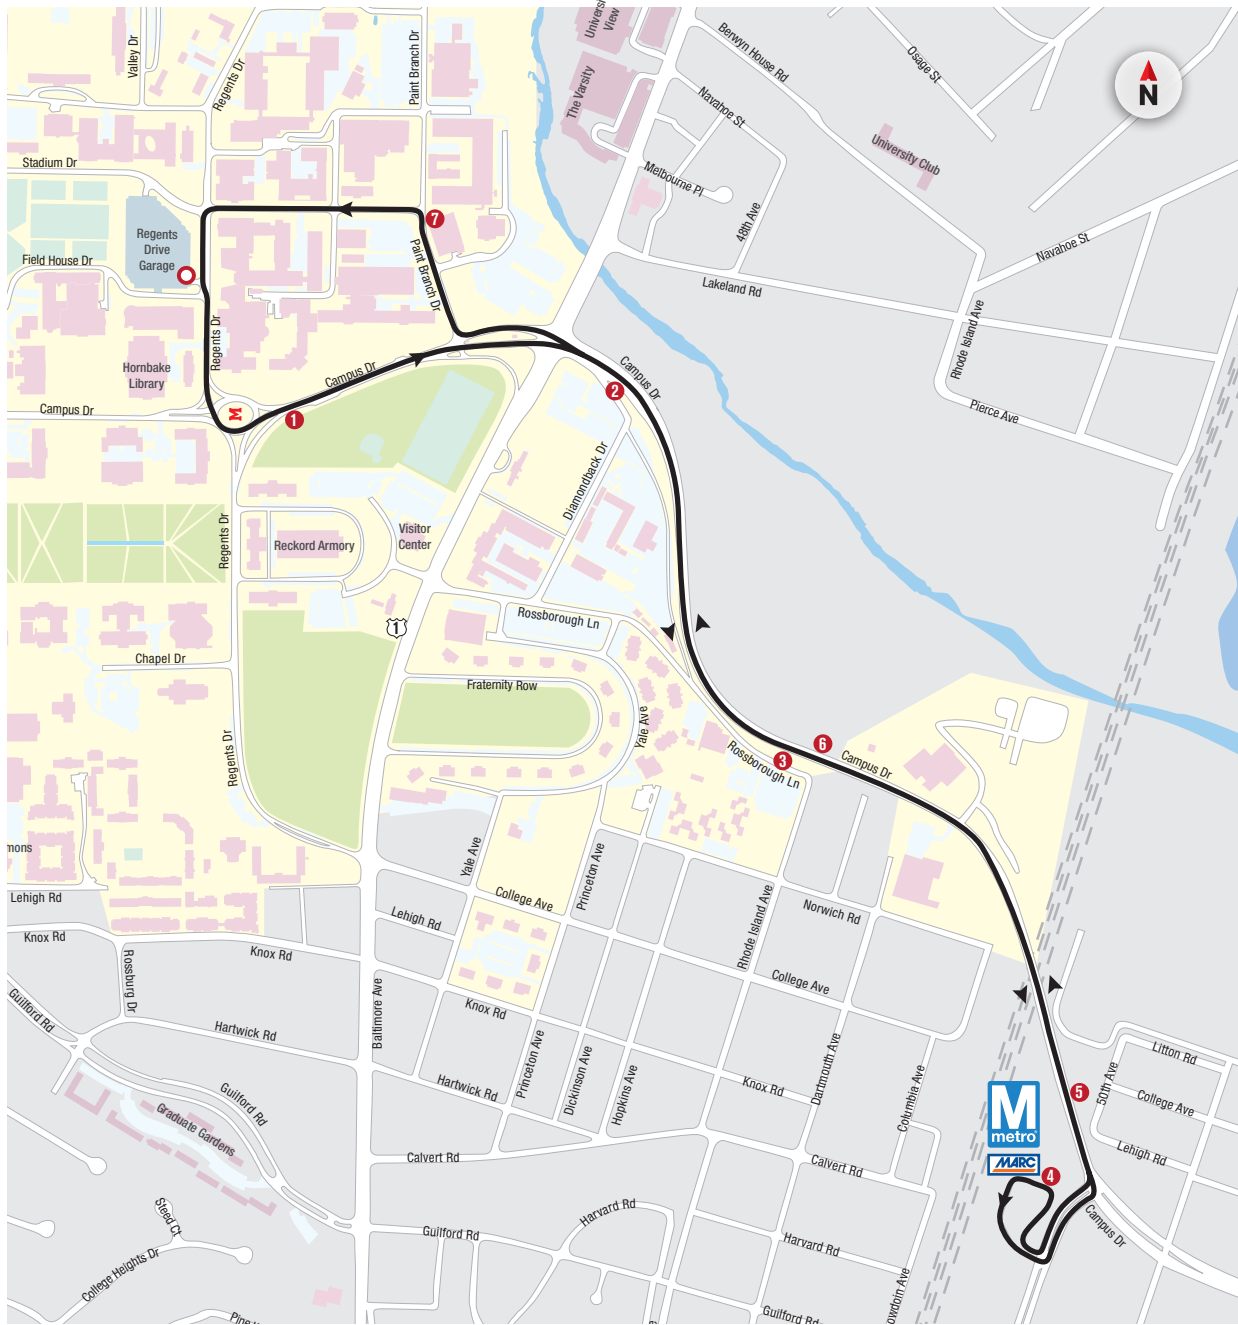

104 COLLEGE PARK METRO STATION

NextBUS #	Stop #	Stop Location
10003	●	Regents Drive Garage
36112	1	Campus Drive at Math Slip
30561	2	Campus Drive and Diamondback Drive
34991	3	Campus Drive and Rhode Island Avenue
36469	4	College Park - UMD Metro Station
30528	5	Campus Drive and 50th Avenue
30585	6	Campus Drive and Rhode Island Avenue
30500	7	Glenn L. Martin Wind Tunnel
10003	●	Regents Drive Garage

ways to find your
nextbus

Phone:

- Dial (301) 314-2255
- Select Option 2
- Select Option 1
- Following prompts, enter five-digit NextBus # located beside each stop listing.

Website:

- Log onto: www.transportation.umd.edu
- Click on the NextBus button at the top of the page
- Select your route, then direction, then your stop.

SMS Text Devices:

Text "NBUS UMD [nextBUS #]" to 41411

Bus Shelter LCD Screens:

LCD screens are located at various bus shelters. The screens will tell you the approximate bus arrival times.

Monitors:

View bus arrival times for Lot HH, the Union and Regents Garage from the monitors located in the lower Southeast entrance of the Union and in the lobby of the Transportation Office (Regents Garage).