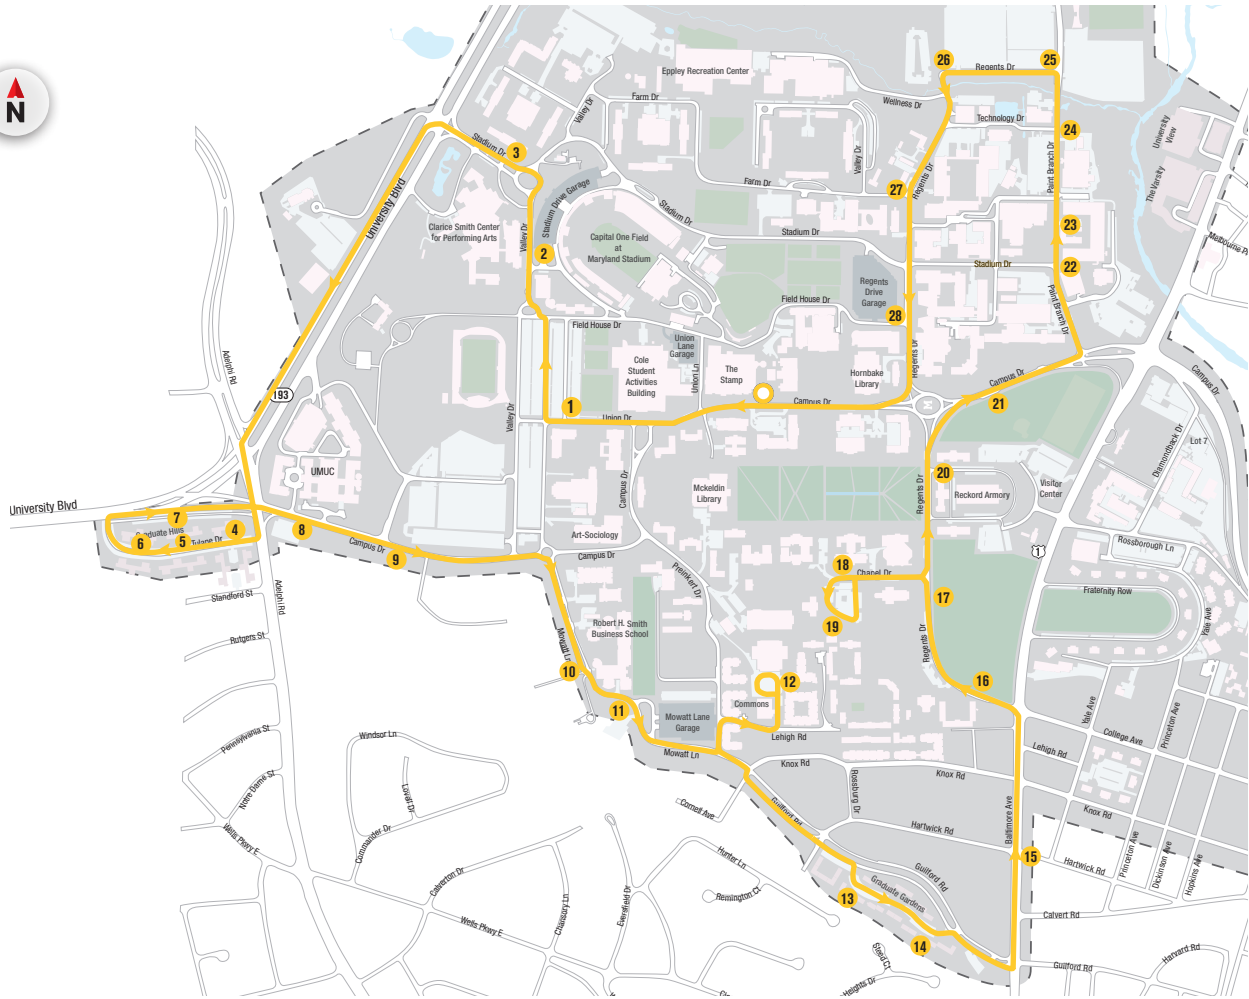

118 GOLD

NextBUS #	Stop #	Stop Location
10001	●	Stamp Student Union - Slip
36495	1	Union Drive at Lot 1b
36261	2	Valley Drive at Stadium Drive Garage
36424	3	Denton Hall
27699	4	Graduate Hills at 3424 Tulane Drive
37152	5	Graduate Hills at 3410 Tulane Drive
27023	6	Graduate Hills at 3404 Tulane Drive
34110	7	University Boulevard at Graduate Hills
36120	8	Campus Drive at UMUC Lot 19
34894	9	University Methodist Church
27075	10	Van Munching Hall
27533	11	LDS Institute of Religion
27505	12	South Campus Commons 1 and 2
37118	13	Graduate Gardens at 4315 Rowalt Drive
34958	14	Graduate Gardens at 4327 Rowalt Drive

NextBUS #	Stop #	Stop Location
37019	15	Baltimore Avenue and Hartwick Road
30473	16	Montgomery Hall
30027	17	Memorial Chapel
37232	18	Shoemaker Building
34511	19	Lot Y and Chapel Drive
30494	20	Mitchell Building
36112	21	Campus Drive at Math Slip
30500	22	Glenn L. Martin Wind Tunnel
27863	23	A.V. Williams Building
27973	24	Paint Branch Drive and Technology Drive
30949	25	Regents Drive and Paint Branch Drive
30332	26	Regents Drive at XFINITY Center
30313	27	Regents Drive and Farm Drive
10003	28	Regents Drive Garage
10001	●	Stamp Student Union - Slip

ways to find your nextbus

SMS Text Devices:

Text *NBUS UMD
[nextBUS #] to 41411

Bus Shelter LCD Screens:

Phone:

- Dial (301) 314-2255
- Select Option 2
- Select Option 1
- Following prompts, enter five-digit NextBus # located beside each stop listing.

Monitors:

Website:

- Log onto: www.transportation.umd.edu
- Click on the NextBus button at the top of the page
- Select your route, then direction, then your stop.